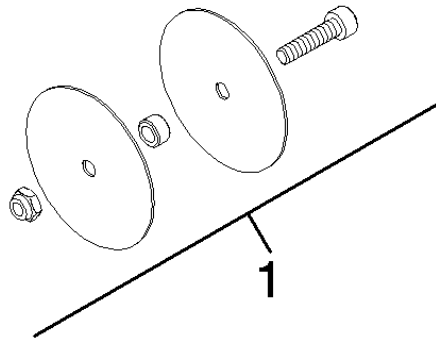

12 358 970 90

- for towel bar mounting plus towel bar mounting on back.
- the mounting kits are used to install products on glass.

12 358 970 90

mm [inches]

12 358 970 90

Spare parts list