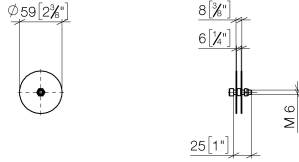

12 358 970 90

- for towel bar mounting plus towel bar mounting on back.
- the mounting kits are used to install products on glass.

12 358 970 90

mm [inches]

12 358 970 90

Spare parts list