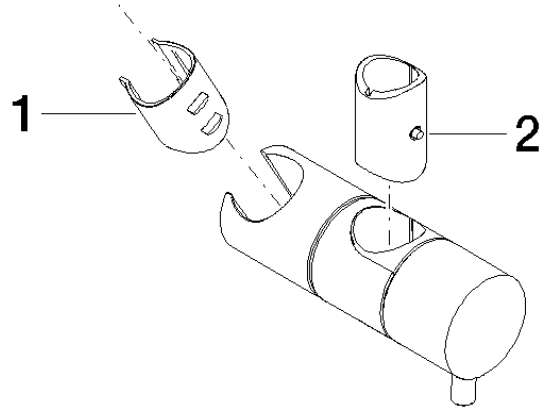

12 580 970

• for pipe diameter 18 mm

Fits: IMO, LULU, MADISON, MEM, TARA,
CL.1, LISSÉ, VAIA, META, CYO

	Chrome	12 580 970-00
	Brushed Platinum	12 580 970-06
	Platinum	12 580 970-08
	Durabress (23kt Gold)	12 580 970-09
	Dark Chrome	12 580 970-19
	Light Gold	12 580 970-26
	Brushed Light Gold	12 580 970-27
	Brushed Durabress (23kt Gold)	12 580 970-28
	Matte Black	12 580 970-33
	Brushed Bronze	12 580 970-42
	Brushed Champagne (22kt Gold)	12 580 970-46
	Champagne (22kt Gold)	12 580 970-47
	Brushed Chrome	12 580 970-93
	Brushed Dark Platinum	12 580 970-99

12 580 970

mm [inches]

12 580 970

Product version from 10/1/2023

Parts for other
finishes can be found
here: Brushed
Platinum

Slide unit - Chrome

IMO

12 580 970

Spare parts list

Product version from 10/1/2023

No.	Item Number	Name	Quantity used	Delivery time
	09 12 12 217 90	sleeve	2	2