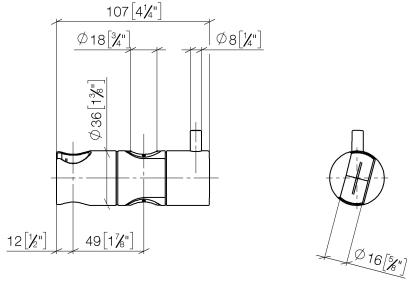

12 580 970

• for pipe diameter 18 mm

Fits: IMO, LULU, MADISON, MEM, TARA,  
CL.1, LISSÉ, VAIA, META, CYO

	Platinum	12 580 970-08
	Chrome	12 580 970-00
	Brushed Platinum	12 580 970-06
	Durabass (23kt Gold)	12 580 970-09
	Dark Chrome	12 580 970-19
	Light Gold	12 580 970-26
	Brushed Light Gold	12 580 970-27
	Brushed Durabass (23kt Gold)	12 580 970-28
	Matte Black	12 580 970-33
	Brushed Bronze	12 580 970-42
	Brushed Champagne (22kt Gold)	12 580 970-46
	Champagne (22kt Gold)	12 580 970-47
	Brushed Chrome	12 580 970-93
	Brushed Dark Platinum	12 580 970-99

12 580 970

mm [inches]

12 580 970

**Product version from 10/1/2023**

Parts for other  
finishes can be found  
here: [Chrome](#)

Slide unit - Platinum

IMO

12 580 970

**Spare parts list**

**Product version from 10/1/2023**

No.	Item Number	Name	Quantity used	Delivery time
	09 12 12 217 90	sleeve	2	2