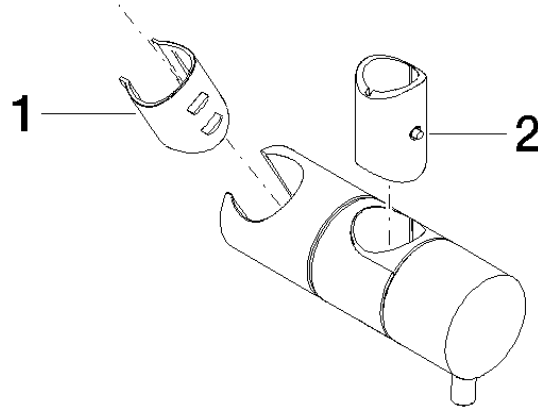

12 580 970

• for pipe diameter 18 mm

Fits: IMO, LULU, MADISON, MEM, TARA,  
CL.1, LISSÉ, VAIA, META, CYO

	Platinum	12 580 970-08
	Chrome	12 580 970-00
	Brushed Platinum	12 580 970-06
	Durabass (23kt Gold)	12 580 970-09
	Dark Chrome	12 580 970-19
	Light Gold	12 580 970-26
	Brushed Light Gold	12 580 970-27
	Brushed Durabass (23kt Gold)	12 580 970-28
	Matte Black	12 580 970-33
	Brushed Bronze	12 580 970-42
	Brushed Champagne (22kt Gold)	12 580 970-46
	Champagne (22kt Gold)	12 580 970-47
	Brushed Chrome	12 580 970-93
	Brushed Dark Platinum	12 580 970-99

12 580 970

mm [inches]

12 580 970

**Product version from 10/1/2023**

Parts for other  
finishes can be found  
here: [Chrome](#)

Slide unit - Platinum

IMO

12 580 970

**Spare parts list**

**Product version from 10/1/2023**

No.	Item Number	Name	Quantity used	Delivery time
	09 12 12 217 90	sleeve	2	2