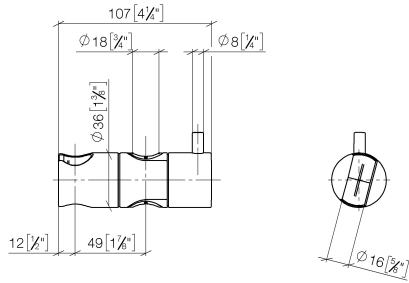

12 580 970

• for pipe diameter 18 mm

Fits: IMO, LULU, MADISON, MEM, TARA,
CL.1, LISSÉ, VAIA, META, CYO

	Matte Black	12 580 970-33
	Chrome	12 580 970-00
	Brushed Platinum	12 580 970-06
	Platinum	12 580 970-08
	Durabrand (23kt Gold)	12 580 970-09
	Dark Chrome	12 580 970-19
	Light Gold	12 580 970-26
	Brushed Light Gold	12 580 970-27
	Brushed Durabrand (23kt Gold)	12 580 970-28
	Brushed Bronze	12 580 970-42
	Brushed Champagne (22kt Gold)	12 580 970-46
	Champagne (22kt Gold)	12 580 970-47
	Brushed Chrome	12 580 970-93
	Brushed Dark Platinum	12 580 970-99

12 580 970

mm [inches]

12 580 970

Product version from 10/1/2023

Parts for other
finishes can be found
here: [Chrome](#)

Slide unit - Matte Black

IMO

12 580 970

Spare parts list

Product version from 10/1/2023

No.	Item Number	Name	Quantity used	Delivery time
	09 12 12 217 90	sleeve	2	2