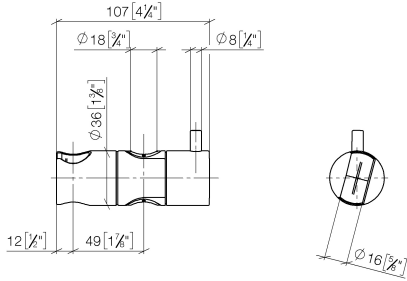

Slide unit - Champagne (22kt Gold)

IMO

12 580 970

• for pipe diameter 18 mm

Fits: IMO, LULU, MADISON, MEM, TARA,
CL.1, LISSÉ, VAIA, META, CYO

	Champagne (22kt Gold)	12 580 970-47
	Chrome	12 580 970-00
	Brushed Platinum	12 580 970-06
	Platinum	12 580 970-08
	Durabrand (23kt Gold)	12 580 970-09
	Dark Chrome	12 580 970-19
	Light Gold	12 580 970-26
	Brushed Light Gold	12 580 970-27
	Brushed Durabrand (23kt Gold)	12 580 970-28
	Matte Black	12 580 970-33
	Brushed Bronze	12 580 970-42
	Brushed Champagne (22kt Gold)	12 580 970-46
	Brushed Chrome	12 580 970-93
	Brushed Dark Platinum	12 580 970-99

12 580 970

mm [inches]

12 580 970

Product version from 10/1/2023

Parts for other
finishes can be found
here: [Chrome](#)

Slide unit - Champagne (22kt Gold)

IMO

12 580 970

Spare parts list

Product version from 10/1/2023

No.	Item Number	Name	Quantity used	Delivery time
	09 12 12 217 90	sleeve	2	2