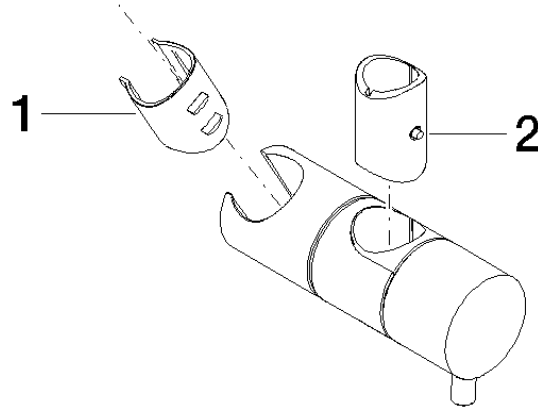

Slide unit - Champagne (22kt Gold)

IMO

12 580 970

• for pipe diameter 18 mm

Fits: IMO, LULU, MADISON, MEM, TARA,
CL.1, LISSÉ, VAIA, META, CYO

	Champagne (22kt Gold)	12 580 970-47
	Chrome	12 580 970-00
	Brushed Platinum	12 580 970-06
	Platinum	12 580 970-08
	Durabrand (23kt Gold)	12 580 970-09
	Dark Chrome	12 580 970-19
	Light Gold	12 580 970-26
	Brushed Light Gold	12 580 970-27
	Brushed Durabrand (23kt Gold)	12 580 970-28
	Matte Black	12 580 970-33
	Brushed Bronze	12 580 970-42
	Brushed Champagne (22kt Gold)	12 580 970-46
	Brushed Chrome	12 580 970-93
	Brushed Dark Platinum	12 580 970-99

12 580 970

mm [inches]

12 580 970

Product version from 10/1/2023

Parts for other
finishes can be found
here: [Chrome](#)

Slide unit - Champagne (22kt Gold)

IMO

12 580 970

Spare parts list

Product version from 10/1/2023

No.	Item Number	Name	Quantity used	Delivery time
	09 12 12 217 90	sleeve	2	2