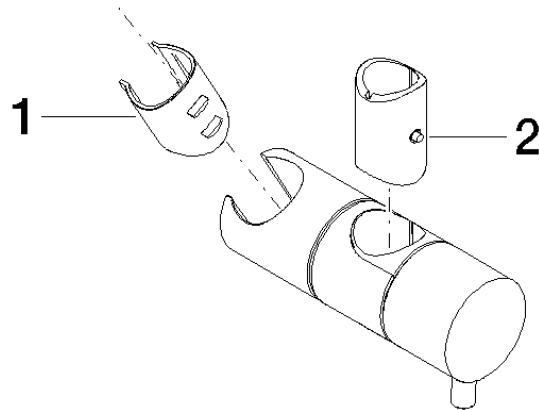

12 580 970

• for pipe diameter 18 mm

Fits: IMO, LULU, MADISON, MEM, TARA,  
CL.1, LISSÉ, VAIA, META, CYO

	Brushed Chrome	12 580 970-93
	Chrome	12 580 970-00
	Brushed Platinum	12 580 970-06
	Platinum	12 580 970-08
	Durabrand (23kt Gold)	12 580 970-09
	Dark Chrome	12 580 970-19
	Light Gold	12 580 970-26
	Brushed Light Gold	12 580 970-27
	Brushed Durabrand (23kt Gold)	12 580 970-28
	Matte Black	12 580 970-33
	Brushed Bronze	12 580 970-42
	Brushed Champagne (22kt Gold)	12 580 970-46
	Champagne (22kt Gold)	12 580 970-47
	Brushed Dark Platinum	12 580 970-99

12 580 970

mm [inches]

12 580 970

**Product version from 10/1/2023**

Parts for other  
finishes can be found  
here: [Chrome](#)

## Slide unit - Brushed Chrome

IMO

12 580 970

#### Product version from 10/1/2023

No.	Item Number	Name	Quantity used	Delivery time
	09 12 12 217 90	sleeve	2	2