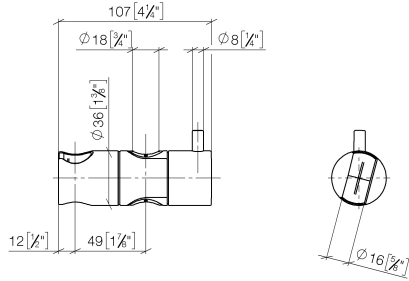

12 580 970

• for pipe diameter 18 mm

Fits: IMO, LULU, MADISON, MEM, TARA,  
CL.1, LISSÉ, VAIA, META, CYO

	Brushed Dark Platinum	12 580 970-99
	Chrome	12 580 970-00
	Brushed Platinum	12 580 970-06
	Platinum	12 580 970-08
	Durabrand (23kt Gold)	12 580 970-09
	Dark Chrome	12 580 970-19
	Light Gold	12 580 970-26
	Brushed Light Gold	12 580 970-27
	Brushed Durabrand (23kt Gold)	12 580 970-28
	Matte Black	12 580 970-33
	Brushed Bronze	12 580 970-42
	Brushed Champagne (22kt Gold)	12 580 970-46
	Champagne (22kt Gold)	12 580 970-47
	Brushed Chrome	12 580 970-93

12 580 970

mm [inches]

12 580 970

**Product version from 10/1/2023**

Parts for other  
finishes can be found  
here: [Chrome](#)

## Slide unit - Brushed Dark Platinum

IMO

12 580 970

#### Product version from 10/1/2023

No.	Item Number	Name	Quantity used	Delivery time
	09 12 12 217 90	sleeve	2	2