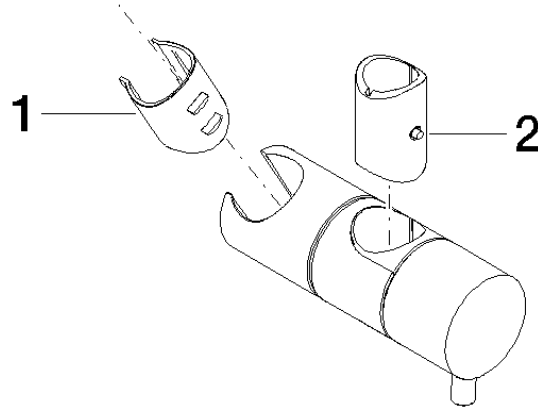

12 580 970

• for pipe diameter 18 mm

Fits: IMO, LULU, MADISON, MEM, TARA,  
CL.1, LISSÉ, VAIA, META, CYO

	Brushed Dark Platinum	12 580 970-99
	Chrome	12 580 970-00
	Brushed Platinum	12 580 970-06
	Platinum	12 580 970-08
	Durabrand (23kt Gold)	12 580 970-09
	Dark Chrome	12 580 970-19
	Light Gold	12 580 970-26
	Brushed Light Gold	12 580 970-27
	Brushed Durabrand (23kt Gold)	12 580 970-28
	Matte Black	12 580 970-33
	Brushed Bronze	12 580 970-42
	Brushed Champagne (22kt Gold)	12 580 970-46
	Champagne (22kt Gold)	12 580 970-47
	Brushed Chrome	12 580 970-93

12 580 970

mm [inches]

12 580 970

**Product version from 10/1/2023**

Parts for other  
finishes can be found  
here: [Chrome](#)

## Slide unit - Brushed Dark Platinum

IMO

12 580 970

#### Product version from 10/1/2023

No.	Item Number	Name	Quantity used	Delivery time
	09 12 12 217 90	sleeve	2	2