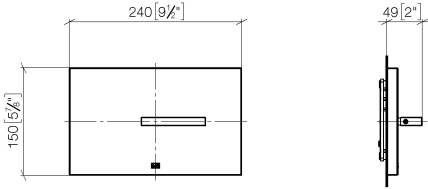

12 660 979

- cover plate 150 x 240 x 15 mm
- flush handle with rotary operation and two-volume technology (full flush/partial flush)

This product is compatible with the following TECE products:

- TECEprofil dry wall construction, article numbers:
 - 9300300, 9300322, 9300301, 9300344, 9300309, 9300303, 9300388, 9300366, 9300102, 9300103
- TECEbox wet wall construction, article numbers:
 - 9370300, 9375300, 9371300

12 660 979

mm [inches]

12 660 979

Parts for other
finishes can be found
here: [Chrome](#)

12 660 979

Spare parts list