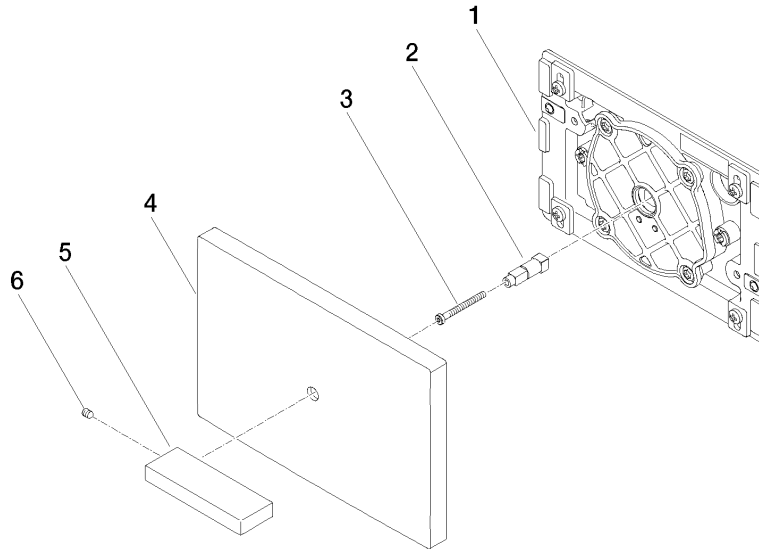

12 660 979

- cover plate 150 x 240 x 15 mm
- flush handle with rotary operation and two-volume technology (full flush/partial flush)

This product is compatible with the following TECE products:

- TECEprofil dry wall construction, article numbers:
 - 9300300, 9300322, 9300301, 9300344, 9300309, 9300303, 9300388, 9300366, 9300102, 9300103
- TECEbox wet wall construction, article numbers:
 - 9370300, 9375300, 9371300

12 660 979

mm [inches]

12 660 979

Parts for other
finishes can be found
here: [Chrome](#)

12 660 979

Spare parts list