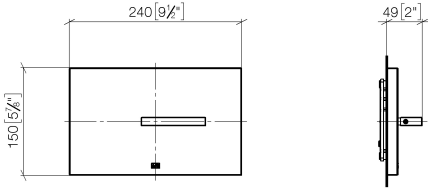

12 660 979

Fits: IMO, LULU, MADISON, MEM, TARA, CL.1, LISSÉ, VAIA, META, CYO

- cover plate 150 x 240 x 15 mm
- flush handle with rotary operation and two-volume technology (full flush/partial flush)

This product is compatible with the following TECE products:

12 660 979

mm [inches]

12 660 979

Product version from 5/27/2021

Parts for other finishes can be found here: [Chrome](#)

12 660 979

Spare parts list

Product version from 5/27/2021