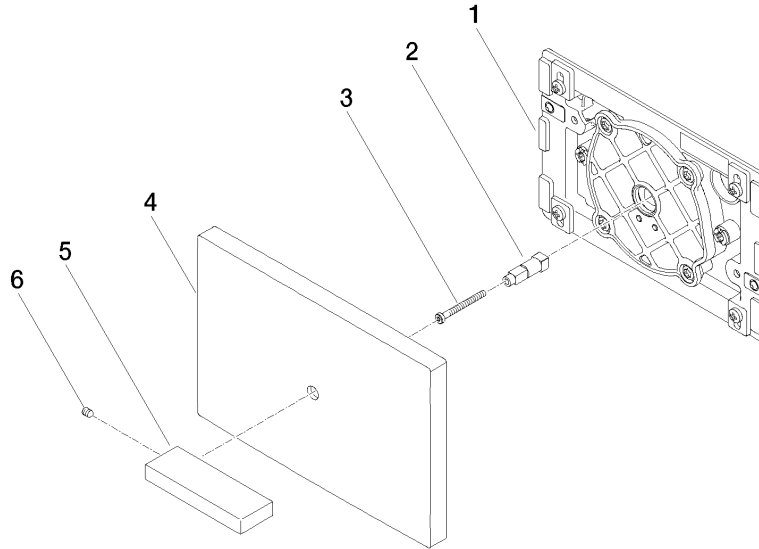

12 660 979

mm [inches]

12 660 979

Product version from 5/27/2021

Parts for other finishes can be found here: [Chrome](#)

12 660 979

Spare parts list

Product version from 5/27/2021