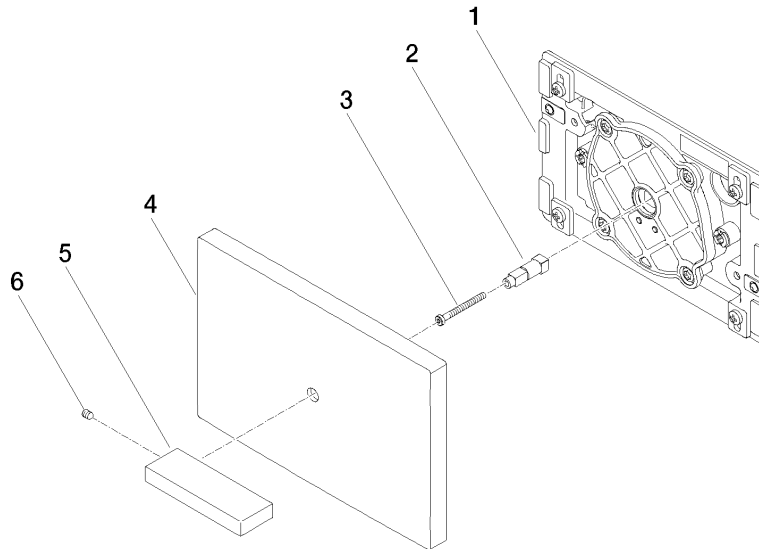

12 660 979

mm [inches]

12 660 979

**Product version from 5/27/2021**

Parts for other finishes can be found here: [Chrome](#)

12 660 979