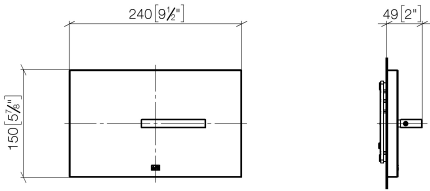

Cover plate for the concealed WC cistern made by TeCe - Brushed Durabross  
(23kt Gold)

IMO

12 660 979

Fits: IMO, LULU, MADISON, MEM, TARA,  
CL.1, LISSÉ, VAIA, META, CYO

- cover plate 150 x 240 x 15 mm
- flush handle with rotary operation and two-volume technology (full flush/partial flush)

# Cover plate for the concealed WC cistern made by TeCe - Brushed Durabross (23kt Gold)

IMO

12 660 979  
mm [inches]

Cover plate for the concealed WC cistern made by TeCe - Brushed Durabross  
(23kt Gold)