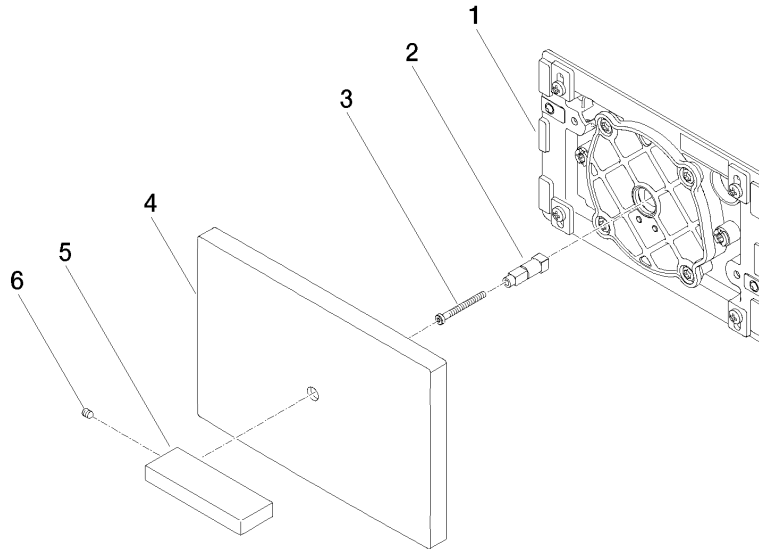

Cover plate for the concealed WC cistern made by TeCe - Brushed Durabross  
(23kt Gold)

IMO

12 660 979

Fits: IMO, LULU, MADISON, MEM, TARA,  
CL.1, LISSÉ, VAIA, META, CYO

- cover plate 150 x 240 x 15 mm
- flush handle with rotary operation and two-volume technology (full flush/partial flush)

# Cover plate for the concealed WC cistern made by TeCe - Brushed Durabross (23kt Gold)

IMO

12 660 979  
mm [inches]

Cover plate for the concealed WC cistern made by TeCe - Brushed Durabross  
(23kt Gold)

12 660 979

Product version up to 5/27/2021

**Product version from 5/27/2021**

Parts for other  
finishes can be found  
here: [Chrome](#)

Cover plate for the concealed WC cistern made by TeCe - Brushed Durabrass  
(23kt Gold)