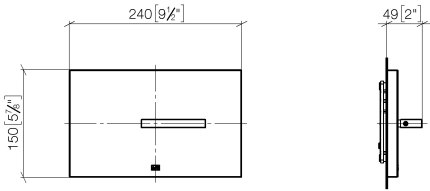

12 660 979

Fits: IMO, LULU, MADISON, MEM, TARA, CL.1, LISSÉ, VAIA, META, CYO

- cover plate 150 x 240 x 15 mm
- flush handle with rotary operation and two-volume technology (full flush/partial flush)

**This product is compatible with the following TECE products:**

12 660 979

mm [inches]

12 660 979

**Product version from 5/27/2021**

Parts for other finishes can be found here: [Chrome](#)

12 660 979