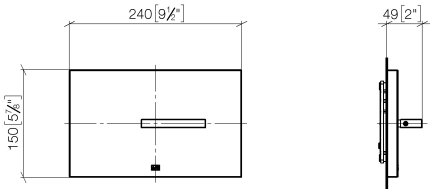

**Cover plate for the concealed WC cistern made by TeCe - Brushed
Champagne (22kt Gold)**

IMO

12 660 979

Fits: IMO, LULU, MADISON, MEM, TARA,
CL.1, LISSÉ, VAIA, META, CYO

- cover plate 150 x 240 x 15 mm
- flush handle with rotary operation and two-volume technology (full flush/partial flush)

Cover plate for the concealed WC cistern made by TeCe - Brushed Champagne (22kt Gold)

IMO

12 660 979
mm [inches]

Cover plate for the concealed WC cistern made by TeCe - Brushed
Champagne (22kt Gold)

12 660 979