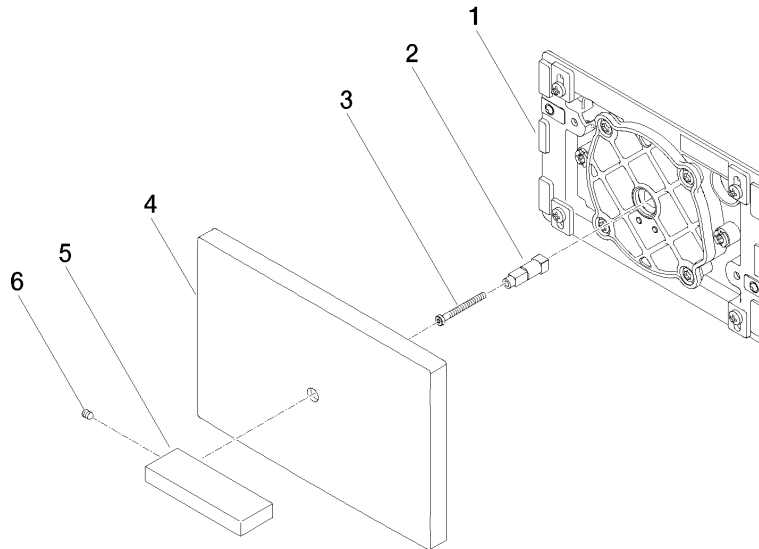

Cover plate for the concealed WC cistern made by TeCe - Brushed Champagne (22kt Gold)

IMO

12 660 979
mm [inches]

Cover plate for the concealed WC cistern made by TeCe - Brushed
Champagne (22kt Gold)

12 660 979

Product version from 5/27/2021

Parts for other
finishes can be found
here: [Chrome](#)

Cover plate for the concealed WC cistern made by TeCe - Brushed
Champagne (22kt Gold)

IMO

12 660 979

Spare parts list

Product version from 5/27/2021