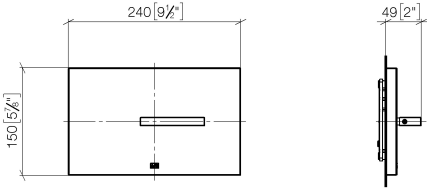

12 660 979

Fits: IMO, LULU, MADISON, MEM, TARA, CL.1, LISSÉ, VAIA, META, CYO

- cover plate 150 x 240 x 15 mm
- flush handle with rotary operation and two-volume technology (full flush/partial flush)

This product is compatible with the following TECE products:

12 660 979

mm [inches]

12 660 979

Product version up to 5/27/2021

Product version from 5/27/2021

Parts for other
finishes can be found
here: [Chrome](#)

Cover plate for the concealed WC cistern made by TeCe - Cyprum