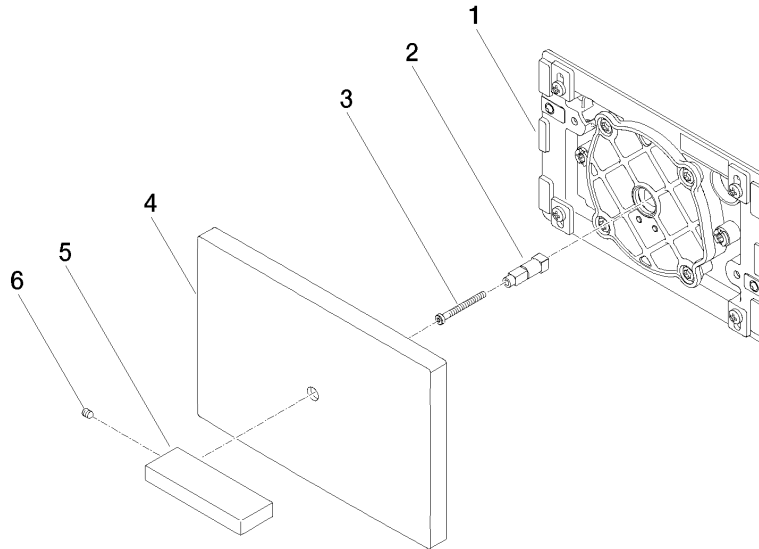

12 660 979

mm [inches]

12 660 979

Product version up to 5/27/2021

Product version from 5/27/2021

Parts for other
finishes can be found
here: [Chrome](#)

Cover plate for the concealed WC cistern made by TeCe - Cyprum