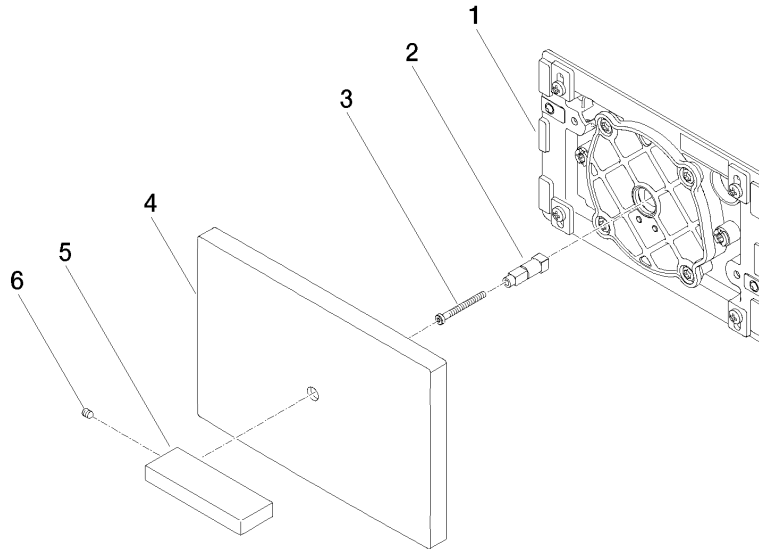

Cover plate for the concealed WC cistern made by TeCe - Brushed Dark Platinum

IMO

12 660 979
mm [inches]

12 660 979

Product version up to 5/27/2021

Product version from 5/27/2021

Parts for other
finishes can be found
here: [Chrome](#)

Cover plate for the concealed WC cistern made by TeCe - Brushed Dark
Platinum

IMO

12 660 979

Spare parts list

Product version up to 5/27/2021

Product version from 5/27/2021

No.	Item Number	Name	Quantity used	Delivery time
	04 28 01 053 00 90	plate	6	2