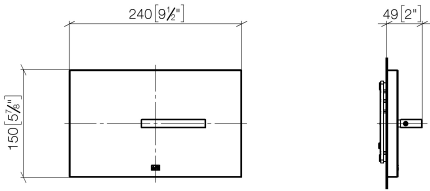

Cover plate for the concealed WC cistern made by TeCe - Brushed Dark Platinum

IMO

12 660 979

Fits: IMO, LULU, MADISON, MEM, TARA, CL.1, LISSÉ, VAIA, META, CYO

- cover plate 150 x 240 x 15 mm
- flush handle with rotary operation and two-volume technology (full flush/partial flush)

Cover plate for the concealed WC cistern made by TeCe - Brushed Dark Platinum

IMO

12 660 979
mm [inches]

12 660 979

Product version up to 5/27/2021

Product version from 5/27/2021

Parts for other
finishes can be found
here: [Chrome](#)