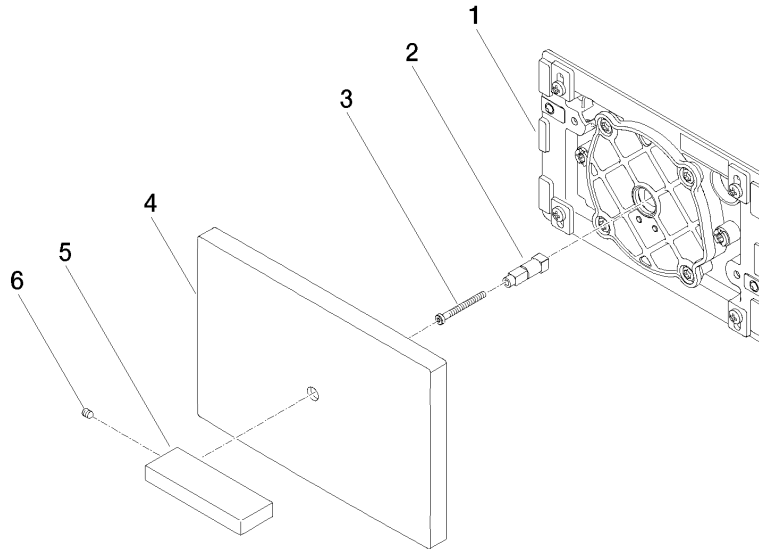

Cover plate for the concealed WC cistern made by TeCe - Brushed Dark Platinum

IMO

12 660 979
mm [inches]

Cover plate for the concealed WC cistern made by TeCe - Brushed Dark
Platinum

12 660 979

Product version up to 5/27/2021

Product version from 5/27/2021

Parts for other
finishes can be found
here: [Chrome](#)

Cover plate for the concealed WC cistern made by TeCe - Brushed Dark
Platinum

IMO

12 660 979

Spare parts list

Product version up to 5/27/2021