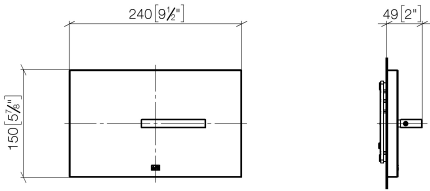

Cover plate for the concealed WC cistern made by TeCe - Brushed Dark Platinum

IMO

12 660 979

Fits: IMO, LULU, MADISON, MEM, TARA, CL.1, LISSÉ, VAIA, META, CYO

- cover plate 150 x 240 x 15 mm
- flush handle with rotary operation and two-volume technology (full flush/partial flush)

Cover plate for the concealed WC cistern made by TeCe - Brushed Dark Platinum

IMO

12 660 979
mm [inches]

Cover plate for the concealed WC cistern made by TeCe - Brushed Dark
Platinum

12 660 979

Product version up to 5/27/2021