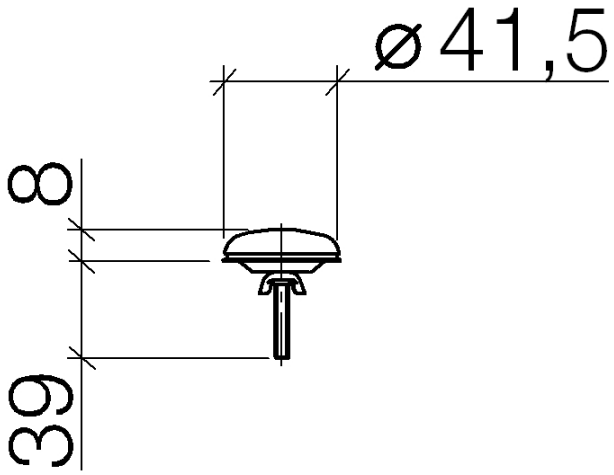

Cover for tap hole - Chrome

IMO

12 715 970

Fits: IMO, LULU, MADISON, MEM, TARA,
CL.1, LISSÉ, VAIA, META, CYO

	Chrome	12 715 970-00
	brushed chrome	12 715 970-04
	Brushed Platinum	12 715 970-06
	Platinum	12 715 970-08
	Durabress (23kt Gold)	12 715 970-09
	Dark Chrome	12 715 970-19
	Light Gold	12 715 970-26
	Brushed Light Gold	12 715 970-27
	Brushed Durabress (23kt Gold)	12 715 970-28
	Matte Black	12 715 970-33
	Brushed Bronze	12 715 970-42
	Brushed Champagne (22kt Gold)	12 715 970-46
	Champagne (22kt Gold)	12 715 970-47
	Brushed Chrome	12 715 970-93
	Brushed Dark Platinum	12 715 970-99

Cover for tap hole - Chrome

IMO

12 715 970

12 715 970

Parts for other
finishes can be found
here: brushed
chrome

Cover for tap hole - Chrome

IMO

12 715 970