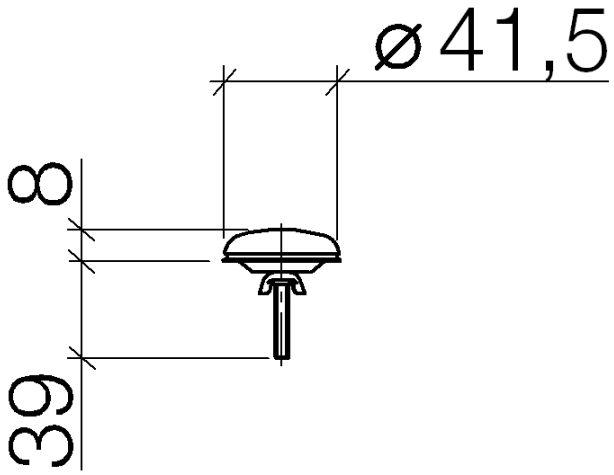

Cover for tap hole - brushed chrome

IMO

12 715 970

Fits: IMO, LULU, MADISON, MEM, TARA,
CL.1, LISSÉ, VAIA, META, CYO

	brushed chrome	12 715 970-04
	Chrome	12 715 970-00
	Brushed Platinum	12 715 970-06
	Platinum	12 715 970-08
	Durabronze (23kt Gold)	12 715 970-09
	Dark Chrome	12 715 970-19
	Light Gold	12 715 970-26
	Brushed Light Gold	12 715 970-27
	Brushed Durabronze (23kt Gold)	12 715 970-28
	Matte Black	12 715 970-33
	Brushed Bronze	12 715 970-42
	Brushed Champagne (22kt Gold)	12 715 970-46
	Champagne (22kt Gold)	12 715 970-47
	Brushed Chrome	12 715 970-93
	Brushed Dark Platinum	12 715 970-99

Cover for tap hole - brushed chrome

IMO

12 715 970

12 715 970

Parts for other
finishes can be found
here: [Chrome](#)

Cover for tap hole - brushed chrome

IMO

12 715 970