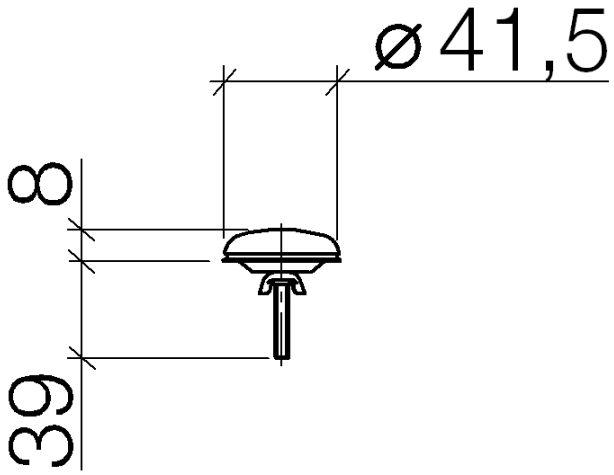

Cover for tap hole - Brushed Platinum

IMO

12 715 970

Fits: IMO, LULU, MADISON, MEM, TARA,
CL.1, LISSÉ, VAIA, META, CYO

	Brushed Platinum	12 715 970-06
	Chrome	12 715 970-00
	brushed chrome	12 715 970-04
	Platinum	12 715 970-08
	Durabrand (23kt Gold)	12 715 970-09
	Dark Chrome	12 715 970-19
	Light Gold	12 715 970-26
	Brushed Light Gold	12 715 970-27
	Brushed Durabrand (23kt Gold)	12 715 970-28
	Matte Black	12 715 970-33
	Brushed Bronze	12 715 970-42
	Brushed Champagne (22kt Gold)	12 715 970-46
	Champagne (22kt Gold)	12 715 970-47
	Brushed Chrome	12 715 970-93
	Brushed Dark Platinum	12 715 970-99

Cover for tap hole - Brushed Platinum

IMO

12 715 970

12 715 970

Parts for other
finishes can be found
here: [Chrome](#)

Cover for tap hole - Brushed Platinum

IMO

12 715 970