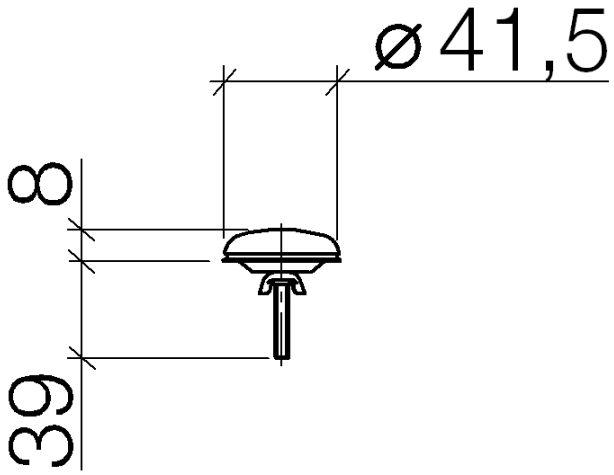

Cover for tap hole - Durabronz (23kt Gold)

IMO

12 715 970

Fits: IMO, LULU, MADISON, MEM, TARA,
CL.1, LISSÉ, VAIA, META, CYO

	Durabronz (23kt Gold)	12 715 970-09
	Chrome	12 715 970-00
	brushed chrome	12 715 970-04
	Brushed Platinum	12 715 970-06
	Platinum	12 715 970-08
	Dark Chrome	12 715 970-19
	Light Gold	12 715 970-26
	Brushed Light Gold	12 715 970-27
	Brushed Durabronz (23kt Gold)	12 715 970-28
	Matte Black	12 715 970-33
	Brushed Bronze	12 715 970-42
	Brushed Champagne (22kt Gold)	12 715 970-46
	Champagne (22kt Gold)	12 715 970-47
	Brushed Chrome	12 715 970-93
	Brushed Dark Platinum	12 715 970-99

Cover for tap hole - Durabronz (23kt Gold)

IMO

12 715 970

12 715 970

12 715 970

Parts for other
finishes can be found
here: Chrome

Cover for tap hole - Durabross (23kt Gold)

IMO