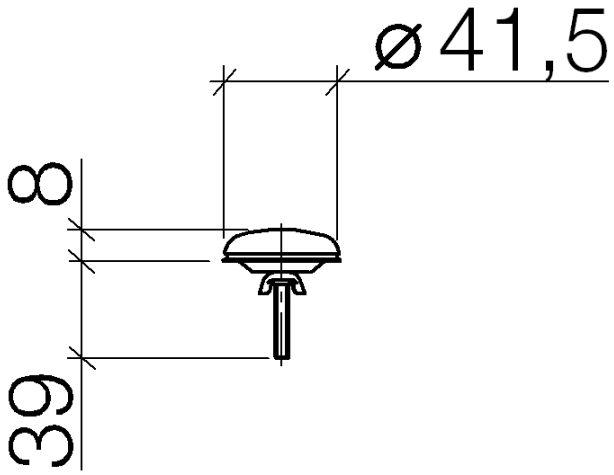

Cover for tap hole - Dark Chrome

IMO

12 715 970

Fits: IMO, LULU, MADISON, MEM, TARA,
CL.1, LISSÉ, VAIA, META, CYO

	Dark Chrome	12 715 970-19
	Chrome	12 715 970-00
	brushed chrome	12 715 970-04
	Brushed Platinum	12 715 970-06
	Platinum	12 715 970-08
	Durabrass (23kt Gold)	12 715 970-09
	Light Gold	12 715 970-26
	Brushed Light Gold	12 715 970-27
	Brushed Durabrass (23kt Gold)	12 715 970-28
	Matte Black	12 715 970-33
	Brushed Bronze	12 715 970-42
	Brushed Champagne (22kt Gold)	12 715 970-46
	Champagne (22kt Gold)	12 715 970-47
	Brushed Chrome	12 715 970-93
	Brushed Dark Platinum	12 715 970-99

Cover for tap hole - Dark Chrome

IMO

12 715 970

12 715 970

12 715 970

Parts for other
finishes can be found
here: [Chrome](#)

Cover for tap hole - Dark Chrome

IMO