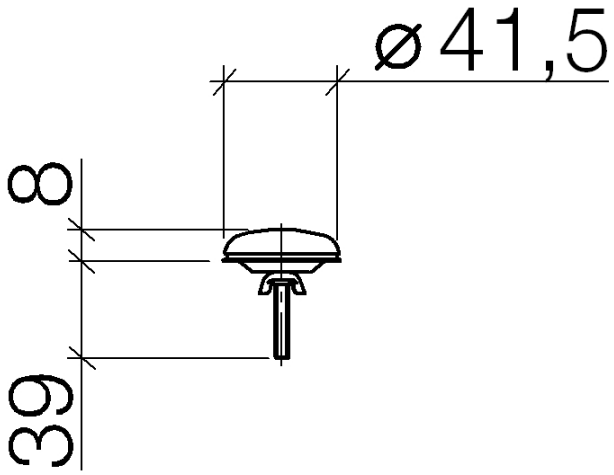

12 715 970

Fits: IMO, LULU, MADISON, MEM, TARA,
CL.1, LISSÉ, VAIA, META, CYO

| | | |
|--|-------------------------------|---------------|
|  | Matte Black | 12 715 970-33 |
|  | Chrome | 12 715 970-00 |
|  | brushed chrome | 12 715 970-04 |
|  | Brushed Platinum | 12 715 970-06 |
|  | Platinum | 12 715 970-08 |
|  | Durabress (23kt Gold) | 12 715 970-09 |
|  | Dark Chrome | 12 715 970-19 |
|  | Light Gold | 12 715 970-26 |
|  | Brushed Light Gold | 12 715 970-27 |
|  | Brushed Durabress (23kt Gold) | 12 715 970-28 |
|  | Brushed Bronze | 12 715 970-42 |
|  | Brushed Champagne (22kt Gold) | 12 715 970-46 |
|  | Champagne (22kt Gold) | 12 715 970-47 |
|  | Brushed Chrome | 12 715 970-93 |
|  | Brushed Dark Platinum | 12 715 970-99 |

Cover for tap hole - Matte Black

IMO

12 715 970

12 715 970

12 715 970

Parts for other
finishes can be found
here: [Chrome](#)

Spare parts list