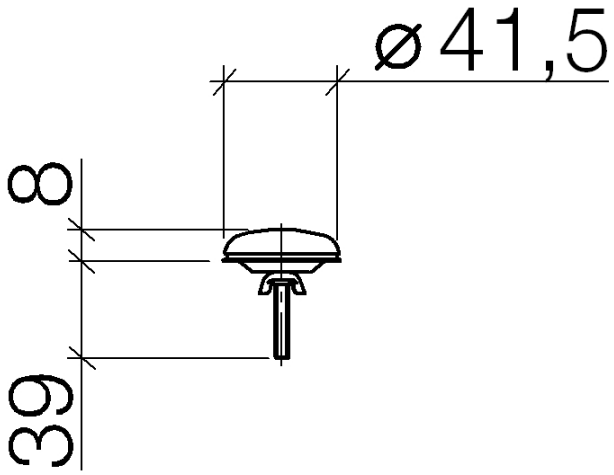

12 715 970

Fits: IMO, LULU, MADISON, MEM, TARA,
CL.1, LISSÉ, VAIA, META, CYO

	Brushed Bronze	12 715 970-42
	Chrome	12 715 970-00
	brushed chrome	12 715 970-04
	Brushed Platinum	12 715 970-06
	Platinum	12 715 970-08
	Durabronze (23kt Gold)	12 715 970-09
	Dark Chrome	12 715 970-19
	Light Gold	12 715 970-26
	Brushed Light Gold	12 715 970-27
	Brushed Durabronze (23kt Gold)	12 715 970-28
	Matte Black	12 715 970-33
	Brushed Champagne (22kt Gold)	12 715 970-46
	Champagne (22kt Gold)	12 715 970-47
	Brushed Chrome	12 715 970-93
	Brushed Dark Platinum	12 715 970-99

Cover for tap hole - Brushed Bronze

IMO

12 715 970

12 715 970

Parts for other
finishes can be found
here: [Chrome](#)

Spare parts list