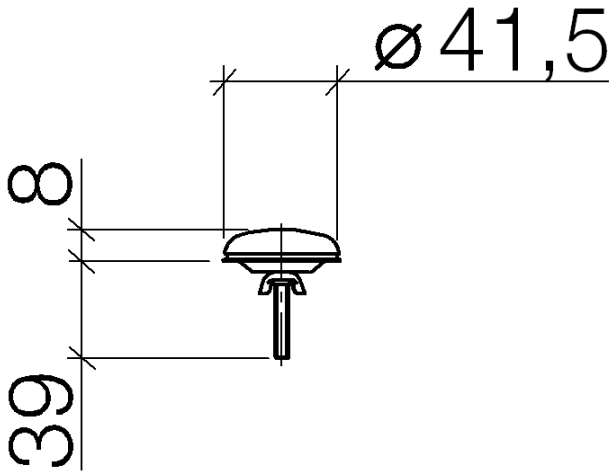

Cover for tap hole - Champagne (22kt Gold)

IMO

12 715 970

Fits: IMO, LULU, MADISON, MEM, TARA,
CL.1, LISSÉ, VAIA, META, CYO

	Champagne (22kt Gold)	12 715 970-47
	Chrome	12 715 970-00
	brushed chrome	12 715 970-04
	Brushed Platinum	12 715 970-06
	Platinum	12 715 970-08
	Durabross (23kt Gold)	12 715 970-09
	Dark Chrome	12 715 970-19
	Light Gold	12 715 970-26
	Brushed Light Gold	12 715 970-27
	Brushed Durabross (23kt Gold)	12 715 970-28
	Matte Black	12 715 970-33
	Brushed Bronze	12 715 970-42
	Brushed Champagne (22kt Gold)	12 715 970-46
	Brushed Chrome	12 715 970-93
	Brushed Dark Platinum	12 715 970-99

Cover for tap hole - Champagne (22kt Gold)

IMO

12 715 970

12 715 970

12 715 970

Parts for other
finishes can be found
here: [Chrome](#)

Cover for tap hole - Champagne (22kt Gold)

IMO