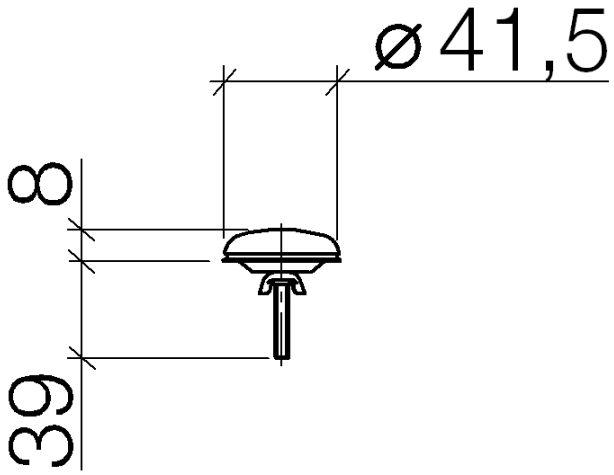

Cover for tap hole - Champagne (22kt Gold)

IMO

12 715 970

Fits: IMO, LULU, MADISON, MEM, TARA,  
CL.1, LISSÉ, VAIA, META, CYO

|  |                               |               |
|--|-------------------------------|---------------|
|    | Champagne (22kt Gold)         | 12 715 970-47 |
|    | Chrome                        | 12 715 970-00 |
|    | brushed chrome                | 12 715 970-04 |
|    | Brushed Platinum              | 12 715 970-06 |
|    | Platinum                      | 12 715 970-08 |
|    | Durabross (23kt Gold)         | 12 715 970-09 |
|    | Dark Chrome                   | 12 715 970-19 |
|    | Light Gold                    | 12 715 970-26 |
|   | Brushed Light Gold            | 12 715 970-27 |
|  | Brushed Durabross (23kt Gold) | 12 715 970-28 |
|  | Matte Black                   | 12 715 970-33 |
|  | Brushed Bronze                | 12 715 970-42 |
|  | Brushed Champagne (22kt Gold) | 12 715 970-46 |
|  | Brushed Chrome                | 12 715 970-93 |
|  | Brushed Dark Platinum         | 12 715 970-99 |

## Cover for tap hole - Champagne (22kt Gold)

---

IMO

12 715 970

12 715 970

12 715 970

Parts for other  
finishes can be found  
here: [Chrome](#)

## Cover for tap hole - Champagne (22kt Gold)

---

IMO

12 715 970