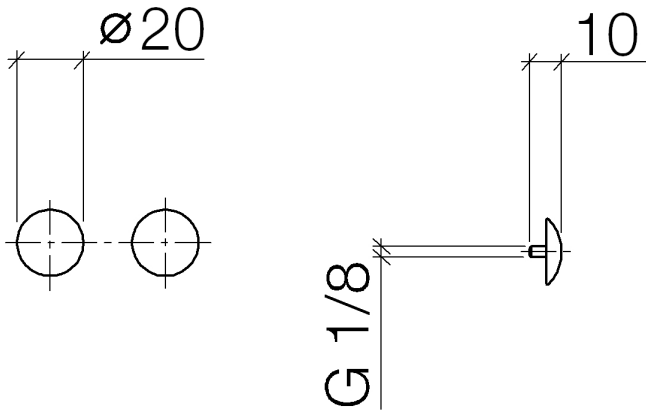

Decorative caps for Perfecto - Brushed Platinum

---

12 801 970 Product version from 10/1/2023