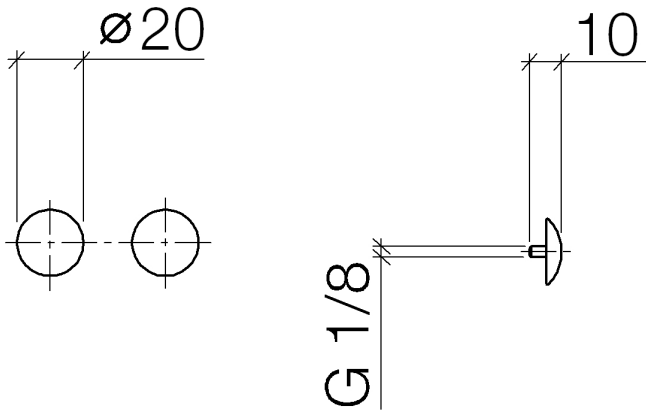

Decorative caps for Perfecto - Brushed Bronze

---

12 801 970 Product version from 10/1/2023