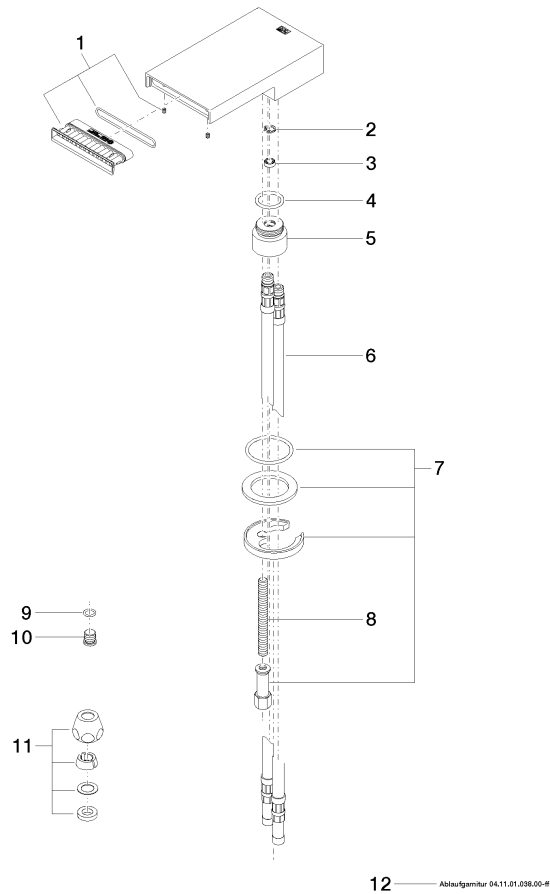

## SYMETRICS Deck-mounted basin spout with pop-up waste - Chrome

---

13 710 740

- 110mm projection
- fixed spout
- PEARLSTREAM
- height of mixer 30 mm
- height up to aerator 15 mm
- hole diameter 35 mm
- 2x screw-in M 10 x 1 pressure hose, leak-tested
- 1/2" connection
- max. flow 5 l/min
- lead-free

# SYMETRICS Deck-mounted basin spout with pop-up waste - Chrome

13 710 740

mm [inches]

## Flow rate chart

# SYMETRICS Deck-mounted basin spout with pop-up waste - Chrome

13 710 740

Product version from 3/11/2013