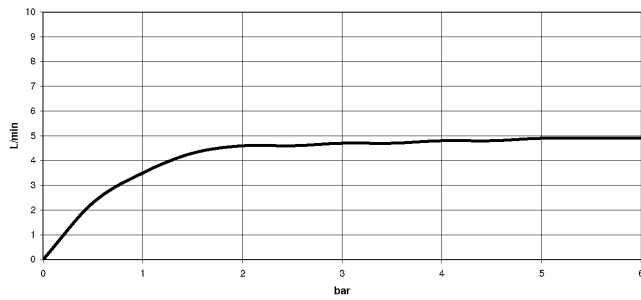

## SYMETRICS Deck-mounted basin spout with pop-up waste - Chrome

---

13 710 740

- 110mm projection
- fixed spout
- PEARLSTREAM
- height of mixer 30 mm
- height up to aerator 15 mm
- hole diameter 35 mm
- 2x screw-in M 10 x 1 pressure hose, leak-tested
- 1/2" connection
- max. flow 5 l/min
- lead-free

Only suitable for basins with an overflow.

# SYMETRICS Deck-mounted basin spout with pop-up waste - Chrome

13 710 740

mm [inches]

## Flow rate chart