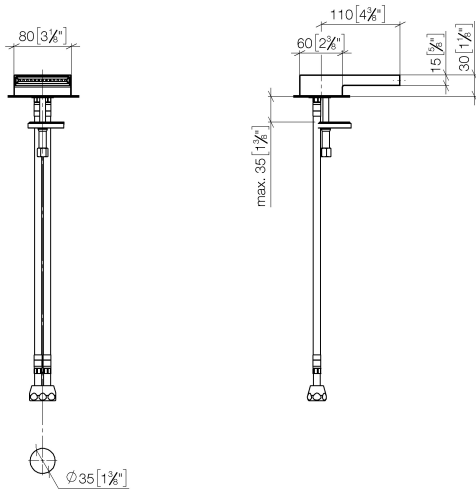

## SYMETRICS Deck-mounted basin spout with pop-up waste - Chrome

---

13 710 740

- 110mm projection
- fixed spout
- PEARLSTREAM
- height of mixer 30 mm
- height up to aerator 15 mm
- hole diameter 35 mm
- 2x screw-in M 10 x 1 pressure hose, leak-tested
- 1/2" connection
- max. flow 5 l/min
- lead-free

# SYMETRICS Deck-mounted basin spout with pop-up waste - Chrome

13 710 740

mm [inches]

# SYMETRICS Deck-mounted basin spout with pop-up waste - Chrome

13 710 740

Product version from 3/11/2013

## SYMETRICS Deck-mounted basin spout with pop-up waste - Chrome

---

13 710 740