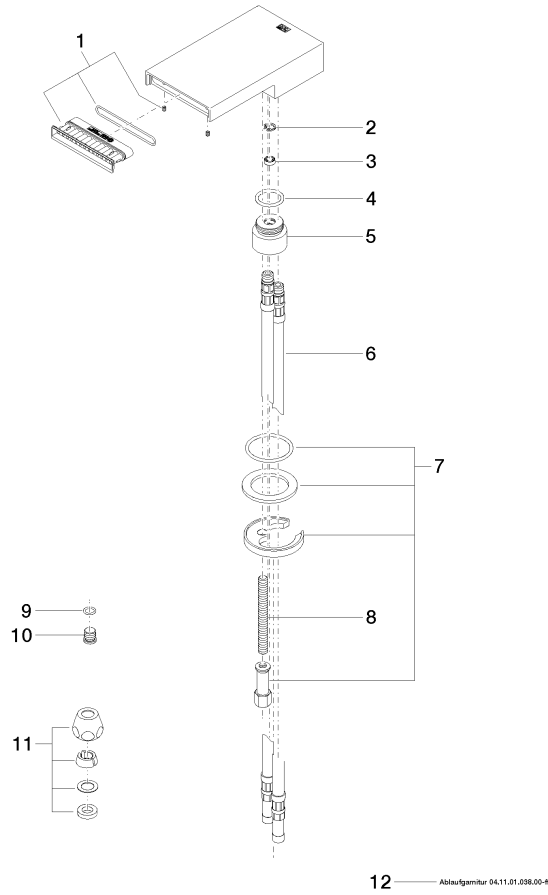

SYMETRICS Deck-mounted basin spout with pop-up waste - Chrome

13 710 740

- 110mm projection
- fixed spout
- PEARLSTREAM
- height of mixer 30 mm
- height up to aerator 15 mm
- hole diameter 35 mm
- 2x screw-in M 10 x 1 pressure hose, leak-tested
- 1/2" connection
- max. flow 5 l/min
- lead-free

Only suitable for basins with an overflow.

SYMETRICS Deck-mounted basin spout with pop-up waste - Chrome

13 710 740

mm [inches]

Flow rate chart

SYMETRICS Deck-mounted basin spout with pop-up waste - Chrome

13 710 740

Product version from 3/11/2013

SYMETRICS Deck-mounted basin spout with pop-up waste - Chrome

13 710 740

Spare parts list

Product version from 3/11/2013

No.	Item Number	Name	Quantity used	Delivery time
	90 29 03 065 00 90	insert	13	2