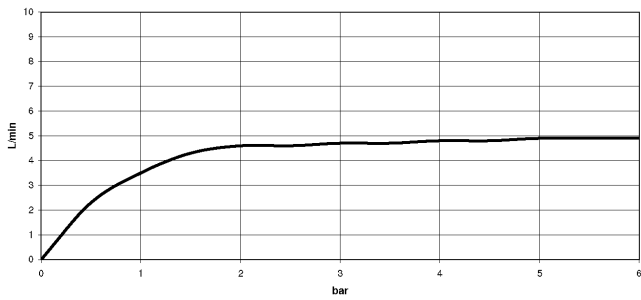

SYMETRICS Deck-mounted basin spout with pop-up waste - Chrome

13 710 740

- 110mm projection
- fixed spout
- PEARLSTREAM
- height of mixer 30 mm
- height up to aerator 15 mm
- hole diameter 35 mm
- 2x screw-in M 10 x 1 pressure hose, leak-tested
- 1/2" connection
- max. flow 5 l/min
- lead-free

Only suitable for basins with an overflow.

SYMETRICS Deck-mounted basin spout with pop-up waste - Chrome

13 710 740

mm [inches]

Flow rate chart

SYMETRICS Deck-mounted basin spout with pop-up waste - Chrome