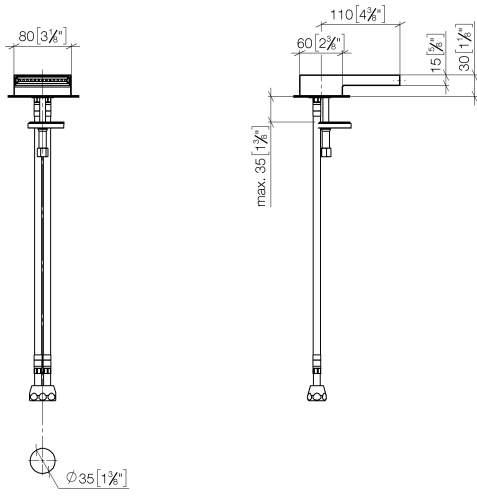

SYMETRICS Deck-mounted basin spout with pop-up waste - Chrome

13 710 740

- 110mm projection
- fixed spout
- PEARLSTREAM
- height of mixer 30 mm
- height up to aerator 15 mm
- hole diameter 35 mm
- 2x screw-in M 10 x 1 pressure hose, leak-tested
- 1/2" connection
- max. flow 5 l/min
- lead-free

Only suitable for basins with an overflow.

SYMETRICS Deck-mounted basin spout with pop-up waste - Chrome

13 710 740

mm [inches]

Flow rate chart

SYMETRICS Deck-mounted basin spout with pop-up waste - Chrome

13 710 740

Product version from 3/11/2013

SYMETRICS Deck-mounted basin spout with pop-up waste - Chrome

13 710 740

Spare parts list

Product version from 3/11/2013

No.	Item Number	Name	Quantity used	Delivery time
	90 29 03 065 00 90	insert	13	2