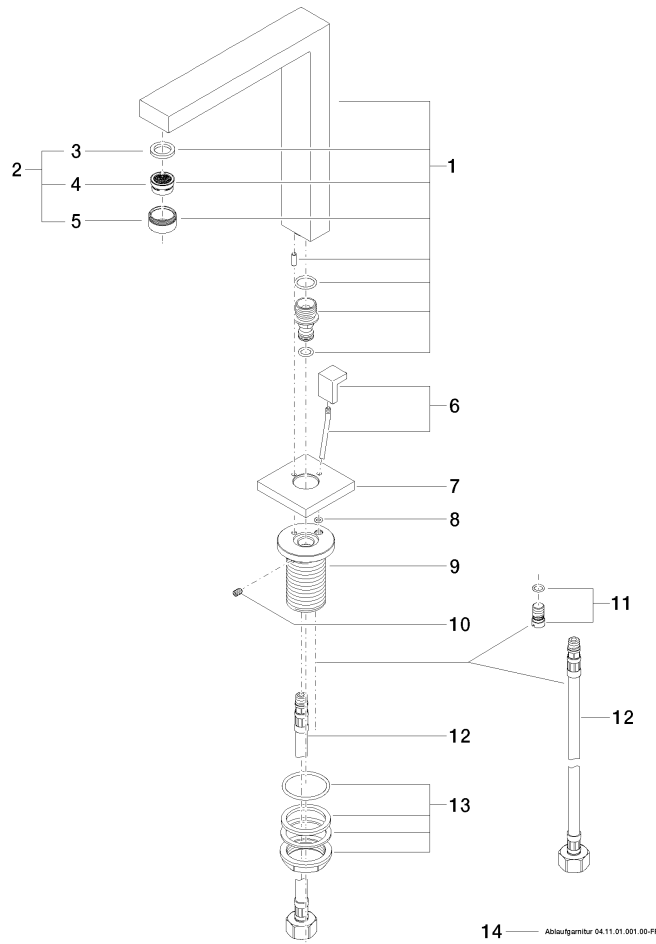

SYMETRICS Deck-mounted basin spout with pop-up waste - Brushed Platinum

13 713 980

- 165mm projection
- fixed spout
- circular, air-enriched flow
- height of mixer 230 mm
- height up to aerator 205 mm
- hole diameter 35 mm
- 2x screw-in M 10 x 1 pressure hose, leak-tested
- rosette 60 x 60 mm
- max. flow 7 l/min
- lead-free

Only suitable for basins with an overflow.

SYMETRICS Deck-mounted basin spout with pop-up waste - Brushed Platinum

13 713 980

mm [inches]

Flow rate chart

Codes & Standards

DIN 4109

EN 200

ISO 3822

Ü-Zeichen

VA-Zeichen

SYMETRICS Deck-mounted basin spout with pop-up waste - Brushed Platinum

13 713 980

Certificates

LGA_18

ETA_18

SYMETRICS Deck-mounted basin spout with pop-up waste - Brushed Platinum

13 713 980

Product version from 4/30/2009

SYMETRICS Deck-mounted basin spout with pop-up waste - Brushed Platinum

13 713 980

Spare parts list