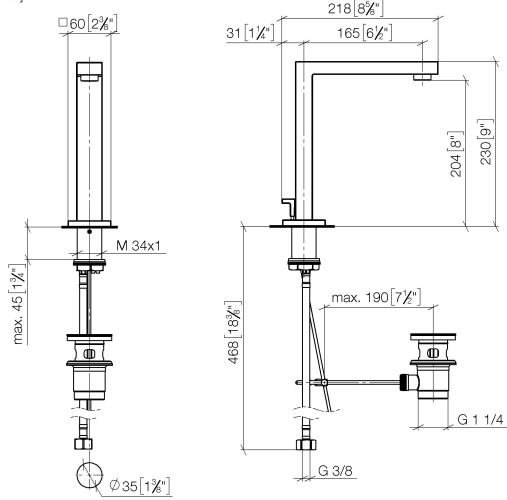

SYMETRICS Deck-mounted basin spout with pop-up waste - Brushed Platinum

13 713 980

- 165mm projection
- fixed spout
- circular, air-enriched flow
- height of mixer 230 mm
- height up to aerator 205 mm
- hole diameter 35 mm
- 2x screw-in M 10 x 1 pressure hose, leak-tested
- rosette 60 x 60 mm
- max. flow 7 l/min
- lead-free

Only suitable for basins with an overflow.

SYMETRICS Deck-mounted basin spout with pop-up waste - Brushed Platinum

13 713 980

mm [inches]

Flow rate chart

Codes & Standards

DIN 4109

EN 200

ISO 3822

Ü-Zeichen

VA-Zeichen

SYMETRICS Deck-mounted basin spout with pop-up waste - Brushed Platinum

13 713 980

Certificates

LGA_18

ETA_18

SYMETRICS Deck-mounted basin spout with pop-up waste - Brushed Platinum

13 713 980

Product version from 4/30/2009

SYMETRICS Deck-mounted basin spout with pop-up waste - Brushed Platinum

13 713 980

Spare parts list