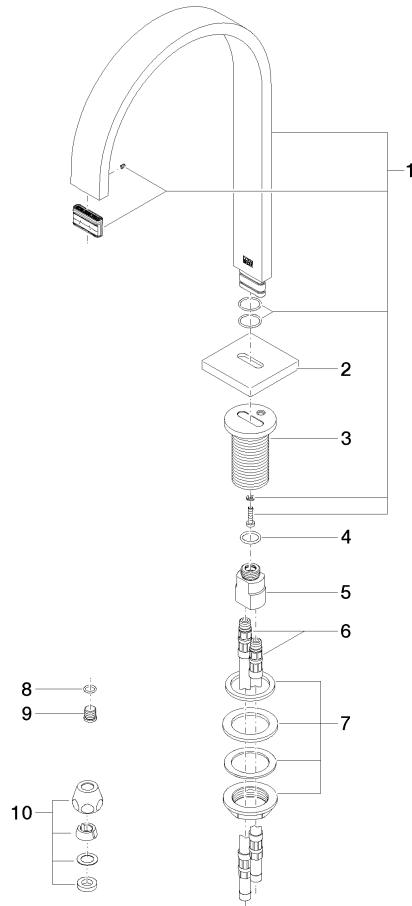

MEM Deck-mounted basin spout without pop-up waste - Champagne (22kt Gold)

MEM

13 716 782

- 200mm projection
- fixed spout
- rectangular, air-enriched flow
- height of mixer 321 mm
- height up to aerator 190 mm
- hole diameter 35 mm
- rosette 60 x 60 mm
- 2x screw-in M 10 x 1 pressure hose, leak-tested
- 1/2" connection
- max. flow 5.7 l/min
- lead-free
- This product can help a building meet the requirements of Green Building Rating Systems, e.g. LEED®, BREEAM®, DGNB

MEM Deck-mounted basin spout without pop-up waste - Champagne (22kt Gold)

MEM

Flow rate chart

Codes & Standards

Executive Order
no. 1007

MEM Deck-mounted basin spout without pop-up waste - Champagne (22kt Gold)

MEM

13 716 782
Certificates

GDV_0400

MEM Deck-mounted basin spout without pop-up waste - Champagne (22kt Gold)

MEM

13 716 782

Product version from 7/1/2021

Parts for other finishes can be found here: [Chrome](#)

MEM Deck-mounted basin spout without pop-up waste - Champagne (22kt Gold)

MEM

13 716 782

Spare parts list

Product version from 7/1/2021