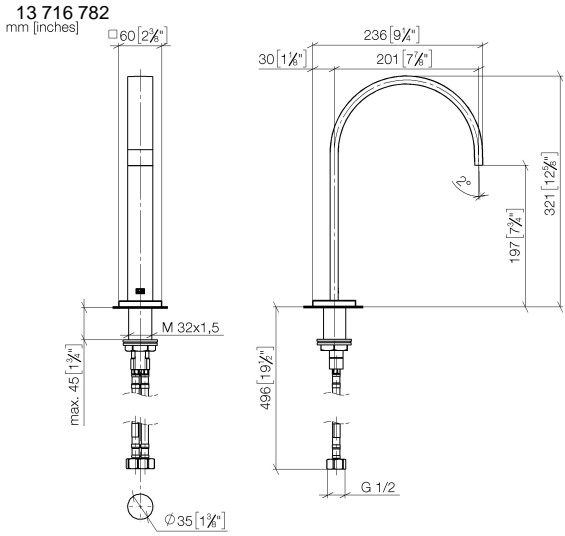

MEM Deck-mounted basin spout without pop-up waste - Champagne (22kt Gold)

MEM

13 716 782

- 200mm projection
- fixed spout
- rectangular, air-enriched flow
- height of mixer 321 mm
- height up to aerator 190 mm
- hole diameter 35 mm
- rosette 60 x 60 mm
- 2x screw-in M 10 x 1 pressure hose, leak-tested
- 1/2" connection
- max. flow 5.7 l/min
- lead-free
- This product can help a building meet the requirements of Green Building Rating Systems, e.g. LEED®, BREEAM®, DGNB

MEM Deck-mounted basin spout without pop-up waste - Champagne (22kt Gold)

MEM

Flow rate chart

Codes & Standards

Executive Order
no. 1007

MEM Deck-mounted basin spout without pop-up waste - Champagne (22kt Gold)

MEM

13 716 782
Certificates

GDV_0400

MEM Deck-mounted basin spout without pop-up waste - Champagne (22kt Gold)

MEM

13 716 782

Product version from 7/1/2021

Parts for other finishes can be found here: [Chrome](#)

MEM Deck-mounted basin spout without pop-up waste - Champagne (22kt Gold)

MEM

13 716 782

Spare parts list

Product version from 7/1/2021