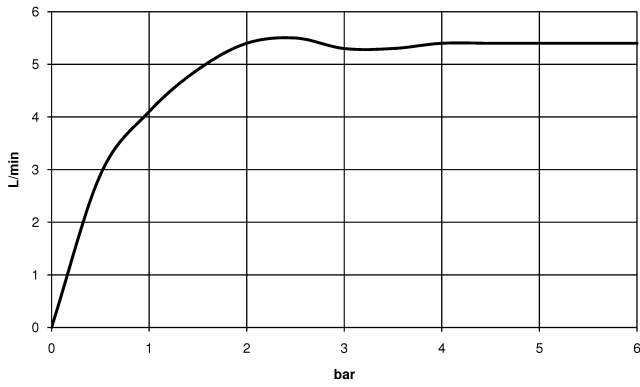

MEM Deck-mounted basin spout without pop-up waste - Champagne (22kt Gold)

MEM

13 716 782

- 200mm projection
- fixed spout
- rectangular, air-enriched flow
- height of mixer 321 mm
- height up to aerator 190 mm
- hole diameter 35 mm
- rosette 60 x 60 mm
- 2x screw-in M 10 x 1 pressure hose, leak-tested
- 1/2" connection
- max. flow 5.7 l/min
- lead-free
- This product can help a building meet the requirements of Green Building Rating Systems, e.g. LEED®, BREEAM®, DGNB

MEM Deck-mounted basin spout without pop-up waste - Champagne (22kt Gold)

MEM

Flow rate chart

Codes & Standards

Executive Order
no. 1007

MEM Deck-mounted basin spout without pop-up waste - Champagne (22kt Gold)