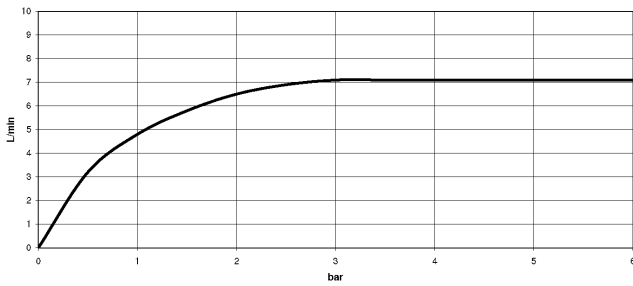

## SYMETRICS Deck-mounted basin spout without pop-up waste - Chrome

---

13 721 980

- 165mm projection
- fixed spout
- circular, air-enriched flow
- height of mixer 230 mm
- height up to aerator 205 mm
- hole diameter 35 mm
- rosette 60 x 60 mm
- 2x screw-in M 10 x 1 pressure hose, leak-tested
- 1/2" connection
- max. flow 7 l/min
- lead-free

**SYMETRICS Deck-mounted basin spout without pop-up waste - Chrome**

13 721 980

mm [inches]

**Flow rate chart**

**Codes & Standards**

DIN 4109

EN 200

ISO 3822