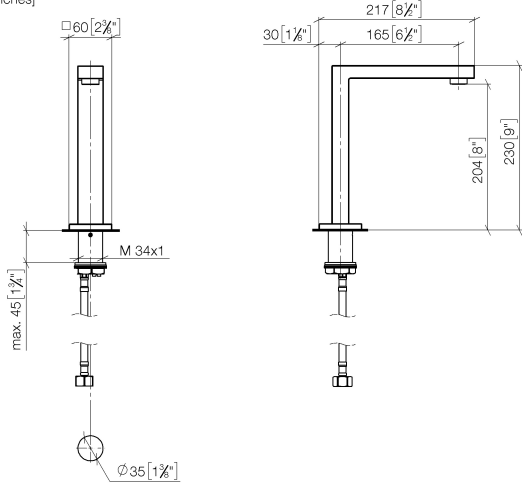

## SYMETRICS Deck-mounted basin spout without pop-up waste - Chrome

---

13 721 980

- 165mm projection
- fixed spout
- circular, air-enriched flow
- height of mixer 230 mm
- height up to aerator 205 mm
- hole diameter 35 mm
- rosette 60 x 60 mm
- 2x screw-in M 10 x 1 pressure hose, leak-tested
- 1/2" connection
- max. flow 7 l/min
- lead-free

**SYMETRICS Deck-mounted basin spout without pop-up waste - Chrome**

13 721 980

mm [inches]

**Flow rate chart**

**Codes & Standards**

DIN 4109

EN 200

ISO 3822

## SYMETRICS Deck-mounted basin spout without pop-up waste - Chrome

---

13 721 980

Certificates

---

LGA\_18

ETA\_18

## SYMETRICS Deck-mounted basin spout without pop-up waste - Chrome

---

13 721 980