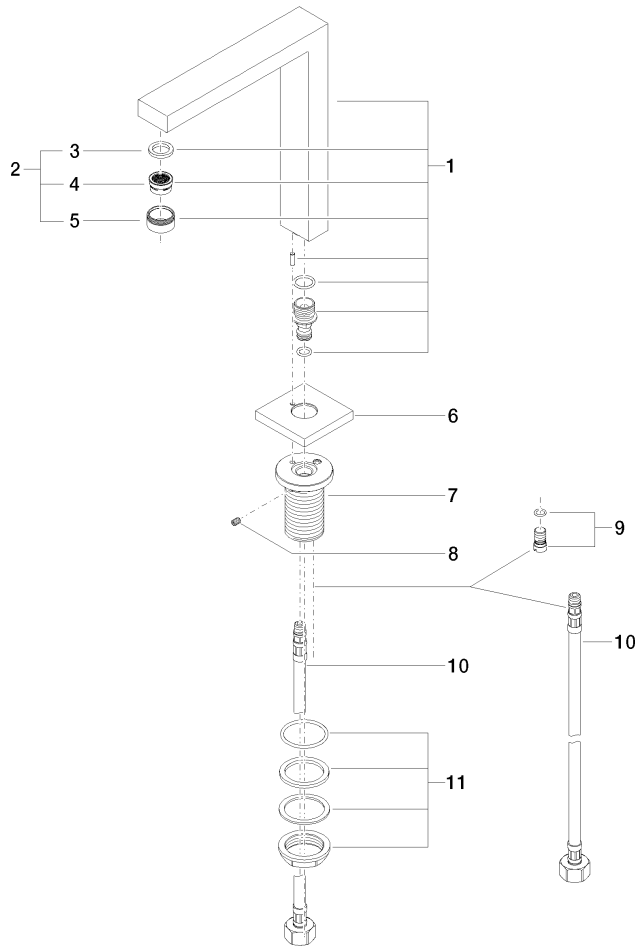

## SYMETRICS Deck-mounted basin spout without pop-up waste - Chrome

---

13 721 980

- 165mm projection
- fixed spout
- circular, air-enriched flow
- height of mixer 230 mm
- height up to aerator 205 mm
- hole diameter 35 mm
- rosette 60 x 60 mm
- 2x screw-in M 10 x 1 pressure hose, leak-tested
- 1/2" connection
- max. flow 7 l/min
- lead-free

**SYMETRICS Deck-mounted basin spout without pop-up waste - Chrome**

13 721 980

mm [inches]

**Flow rate chart**

**Codes & Standards**

DIN 4109

EN 200

ISO 3822

## SYMETRICS Deck-mounted basin spout without pop-up waste - Chrome

---

13 721 980

Certificates

---

LGA\_18

ETA\_18

# SYMETRICS Deck-mounted basin spout without pop-up waste - Chrome

13 721 980

Product version from 4/30/2009