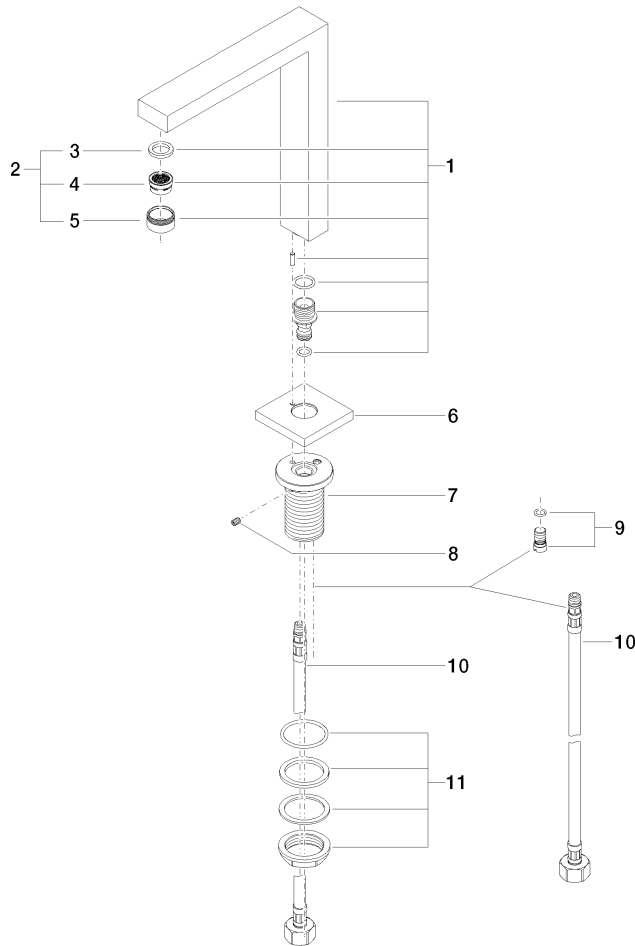

SYMETRICS Deck-mounted basin spout without pop-up waste - Brushed Platinum

13 721 980

- 165mm projection
- fixed spout
- circular, air-enriched flow
- height of mixer 230 mm
- height up to aerator 205 mm
- hole diameter 35 mm
- rosette 60 x 60 mm
- 2x screw-in M 10 x 1 pressure hose, leak-tested
- 1/2" connection
- max. flow 7 l/min
- lead-free

SYMETRICS Deck-mounted basin spout without pop-up waste - Brushed Platinum

13 721 980
mm [inches]

Flow rate chart

Codes & Standards

DIN 4109

EN 200

ISO 3822

Ü-Zeichen

VA-Zeichen

SYMETRICS Deck-mounted basin spout without pop-up waste - Brushed Platinum

13 721 980
Certificates

LGA_18

ETA_18

SYMETRICS Deck-mounted basin spout without pop-up waste - Brushed Platinum

13 721 980

Product version from 4/30/2009

SYMETRICS Deck-mounted basin spout without pop-up waste - Brushed
Platinum

13 721 980

Spare parts list

Product version from 4/30/2009