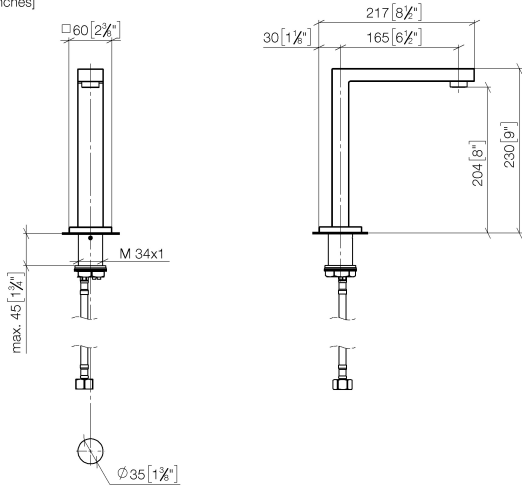

SYMETRICS Deck-mounted basin spout without pop-up waste - Brushed Platinum

13 721 980

- 165mm projection
- fixed spout
- circular, air-enriched flow
- height of mixer 230 mm
- height up to aerator 205 mm
- hole diameter 35 mm
- rosette 60 x 60 mm
- 2x screw-in M 10 x 1 pressure hose, leak-tested
- 1/2" connection
- max. flow 7 l/min
- lead-free

SYMETRICS Deck-mounted basin spout without pop-up waste - Brushed Platinum

13 721 980
mm [inches]

Flow rate chart

Codes & Standards

DIN 4109

EN 200

ISO 3822

Ü-Zeichen

VA-Zeichen

SYMETRICS Deck-mounted basin spout without pop-up waste - Brushed Platinum

13 721 980
Certificates

LGA_18

ETA_18

SYMETRICS Deck-mounted basin spout without pop-up waste - Brushed Platinum

13 721 980

Product version from 4/30/2009

SYMETRICS Deck-mounted basin spout without pop-up waste - Brushed
Platinum

13 721 980

Spare parts list

Product version from 4/30/2009