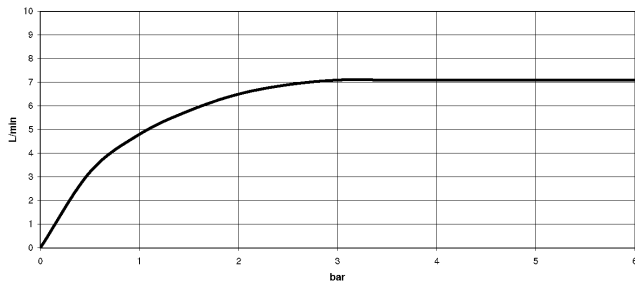

### Recommended miscellaneous

---

**Concealed wall elbow -**

35 085 970 90

- max. recess depth 163 mm
- min. recess depth 90 mm

## SYMETRICS Wall-mounted basin spout without pop-up waste - Chrome

13 800 980

mm [inches]

### Flow rate chart