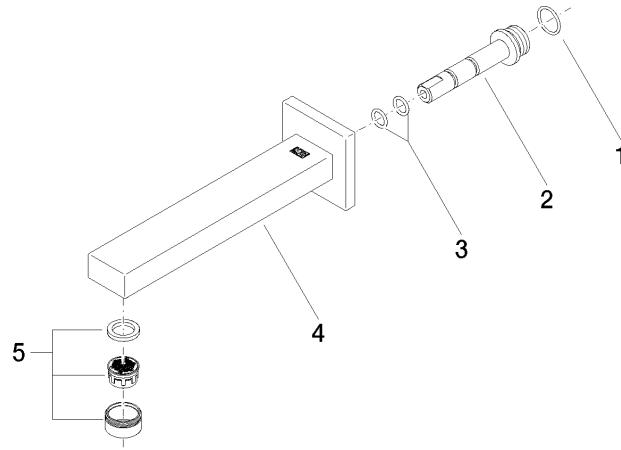

## SYMETRICS Wall-mounted basin spout without pop-up waste - Chrome

---

13 800 980

Certificates

---

WRAS\_1904

LGA\_18

# SYMETRICS Wall-mounted basin spout without pop-up waste - Chrome

13 800 980

Product version from 4/30/2009