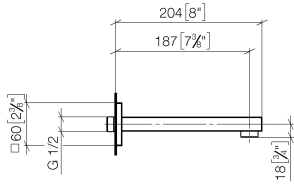

## SYMETRICS Wall-mounted basin spout without pop-up waste - Chrome

---

13 800 980

- 185mm projection
- fixed spout
- circular, air-enriched flow
- hole diameter 37 mm
- rosette 60 x 60 mm
- 1/2" connection
- plug-link mounting
- max. flow 7 l/min
- lead-free
- WRAS 1904065

### Recommended miscellaneous

---

**Concealed wall elbow -**

35 085 970 90

- max. recess depth 163 mm
- min. recess depth 90 mm

## SYMETRICS Wall-mounted basin spout without pop-up waste - Chrome

13 800 980

mm [inches]