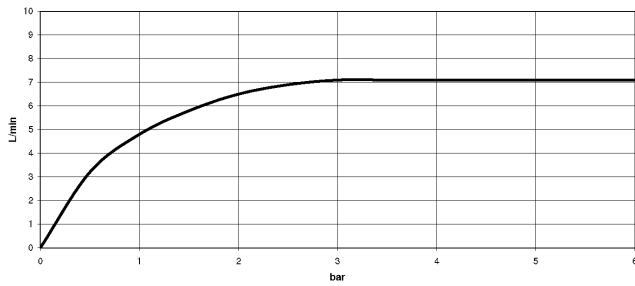

SYMETRICS Wall-mounted basin spout without pop-up waste - Brushed Platinum

13 800 980

- 185mm projection
- fixed spout
- circular, air-enriched flow
- hole diameter 37 mm
- rosette 60 x 60 mm
- 1/2" connection
- plug-link mounting
- max. flow 7 l/min
- lead-free
- WRAS 1904065

For Touchfree control please order eSet Touchfree
WITH or WITHOUT temperature adjustment

Recommended miscellaneous

Concealed wall elbow -

35 085 970 90

- max. recess depth 163 mm
- min. recess depth 90 mm

SYMETRICS Wall-mounted basin spout without pop-up waste - Brushed Platinum

13 800 980
mm [inches]

Flow rate chart

Codes & Standards

DIN 4109

ISO 3822

Scottish Water
Byelaws

UK Water Supply
Regulations