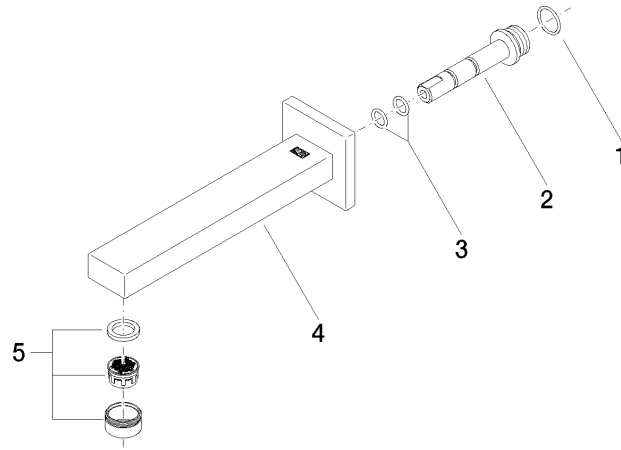

SYMETRICS Wall-mounted basin spout without pop-up waste - Brushed Platinum

13 800 980

- 185mm projection
- fixed spout
- circular, air-enriched flow
- hole diameter 37 mm
- rosette 60 x 60 mm
- 1/2" connection
- plug-link mounting
- max. flow 7 l/min
- lead-free
- WRAS 1904065

SYMETRICS Wall-mounted basin spout without pop-up waste - Brushed Platinum

13 800 980
mm [inches]

Flow rate chart

Codes & Standards

DIN 4109

ISO 3822

Scottish Water
Byelaws

UK Water Supply
Regulations

Ü-Zeichen

SYMETRICS Wall-mounted basin spout without pop-up waste - Brushed Platinum

13 800 980
Certificates

WRAS_1904 LGA_18

SYMETRICS Wall-mounted basin spout without pop-up waste - Brushed Platinum

13 800 980

Product version from 4/30/2009

**SYMETRICS Wall-mounted basin spout without pop-up waste - Brushed
Platinum**

13 800 980

Spare parts list

Product version from 4/30/2009

No.	Item Number	Name	Quantity used	Delivery time
	09 14 10 053 90	seal	6	2