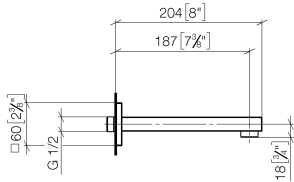

SYMETRICS Wall-mounted basin spout without pop-up waste - Brushed Platinum

13 800 980

- 185mm projection
- fixed spout
- circular, air-enriched flow
- hole diameter 37 mm
- rosette 60 x 60 mm
- 1/2" connection
- plug-link mounting
- max. flow 7 l/min
- lead-free
- WRAS 1904065

For Touchfree control please order eSet Touchfree
WITH or WITHOUT temperature adjustment

Recommended miscellaneous

Concealed wall elbow -

35 085 970 90

- max. recess depth 163 mm
- min. recess depth 90 mm

SYMETRICS Wall-mounted basin spout without pop-up waste - Brushed Platinum

13 800 980
mm [inches]

Flow rate chart

Codes & Standards

DIN 4109

ISO 3822

Scottish Water
Byelaws

UK Water Supply
Regulations

Ü-Zeichen

SYMETRICS Wall-mounted basin spout without pop-up waste - Brushed Platinum

13 800 980
Certificates

WRAS_1904 LGA_18

SYMETRICS Wall-mounted basin spout without pop-up waste - Brushed Platinum

13 800 980