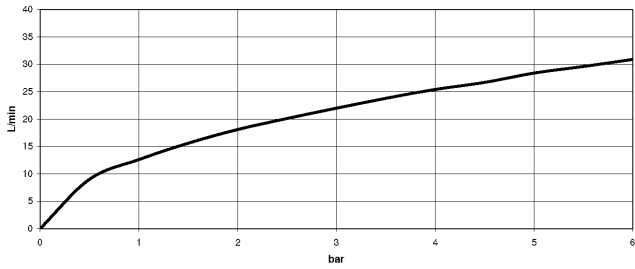

13 801 380

- 170mm projection
- circular normal flow
- hole diameter 37 mm
- 3/4" connection
- max. flow 22 l/min at 3 bar flow pressure
- WRAS 1404060

	Durabron (23kt Gold)	13 801 380-09
	Chrome	13 801 380-00
	Brushed Platinum	13 801 380-06
	Platinum	13 801 380-08
	Brushed Durabron (23kt Gold)	13 801 380-28
	Brushed Dark Platinum	13 801 380-99

13 801 380

mm [inches]

**Flow rate chart**

**Codes & Standards**

Scottish Water  
Byelaws

UK Water Supply  
Regulations

MADISON Bath spout for wall mounting - Durabronss (23kt Gold)

---

No.	Item Number	Name	Quantity used	Delivery time
	09 11 36 090-09	spout	2	60