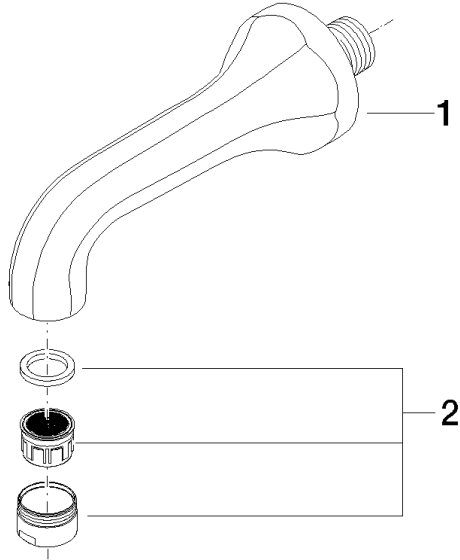

13 801 380

- 170mm projection
- circular normal flow
- hole diameter 37 mm
- 3/4" connection
- max. flow 22 l/min at 3 bar flow pressure
- WRAS 1404060

	Durabron (23kt Gold)	13 801 380-09
	Chrome	13 801 380-00
	Brushed Platinum	13 801 380-06
	Platinum	13 801 380-08
	Brushed Durabron (23kt Gold)	13 801 380-28
	Brushed Dark Platinum	13 801 380-99

13 801 380

mm [inches]

**Flow rate chart**

**Codes & Standards**

Scottish Water  
Byelaws

UK Water Supply  
Regulations

MADISON Bath spout for wall mounting - Durabronss (23kt Gold)

---

Parts for other  
finishes can be found  
here: [Chrome](#)

MADISON Bath spout for wall mounting - Durabronss (23kt Gold)

MADISON

13 801 380

Spare parts list

Product version up to 7/31/2009

**Product version from 7/31/2009**

No.	Item Number	Name	Quantity used	Delivery time
	09 11 36 090-09	spout	2	60