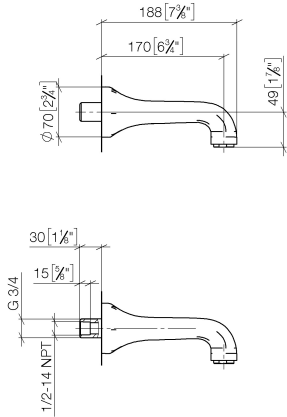

13 801 380

- 170mm projection
- circular normal flow
- hole diameter 37 mm
- 3/4" connection
- max. flow 22 l/min at 3 bar flow pressure
- WRAS 1404060

	Durabron (23kt Gold)	13 801 380-09
	Chrome	13 801 380-00
	Brushed Platinum	13 801 380-06
	Platinum	13 801 380-08
	Brushed Durabron (23kt Gold)	13 801 380-28
	Brushed Dark Platinum	13 801 380-99

13 801 380

mm [inches]

**Flow rate chart**

**Codes & Standards**

Scottish Water  
Byelaws

UK Water Supply  
Regulations

MADISON Bath spout for wall mounting - Durabronss (23kt Gold)

---

No.	Item Number	Name	Quantity used	Delivery time
	09 11 36 090-09	spout	2	60