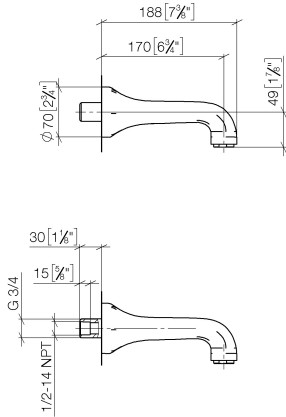

13 801 380

- 170mm projection
- circular normal flow
- hole diameter 37 mm
- 3/4" connection
- max. flow 22 l/min at 3 bar flow pressure
- WRAS 1404060

	Brushed Durabron (23kt Gold)	13 801 380-28
	Chrome	13 801 380-00
	Brushed Platinum	13 801 380-06
	Platinum	13 801 380-08
	Durabron (23kt Gold)	13 801 380-09
	Brushed Dark Platinum	13 801 380-99

13 801 380

mm [inches]

Flow rate chart

Codes & Standards

Scottish Water
Byelaws

UK Water Supply
Regulations

MADISON Bath spout for wall mounting - Brushed Durabron (23kt Gold)

MADISON

13 801 380

Certificates

WRAS_1404

13 801 380

Product version up to 7/31/2009

Product version from 7/31/2009

Parts for other
finishes can be found
here: [Chrome](#)

MADISON Bath spout for wall mounting - Brushed Durabron (23kt Gold)

MADISON

13 801 380

Spare parts list

Product version up to 7/31/2009

Product version from 7/31/2009

No.	Item Number	Name	Quantity used	Delivery time
	09 11 36 090-28	spout	2	20