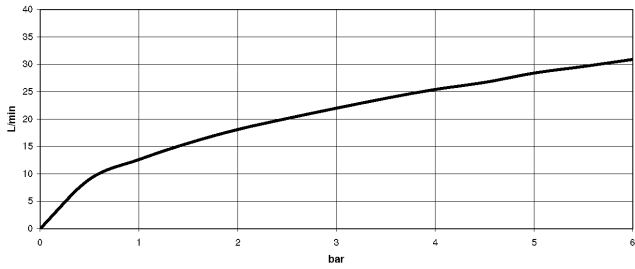

13 801 380

- 170mm projection
- circular normal flow
- hole diameter 37 mm
- 3/4" connection
- max. flow 22 l/min at 3 bar flow pressure
- WRAS 1404060

	Brushed Durabron (23kt Gold)	13 801 380-28
	Chrome	13 801 380-00
	Brushed Platinum	13 801 380-06
	Platinum	13 801 380-08
	Durabron (23kt Gold)	13 801 380-09
	Brushed Dark Platinum	13 801 380-99

13 801 380

mm [inches]

Flow rate chart

Codes & Standards

Scottish Water
Byelaws

UK Water Supply
Regulations

MADISON Bath spout for wall mounting - Brushed Durabron (23kt Gold)

MADISON