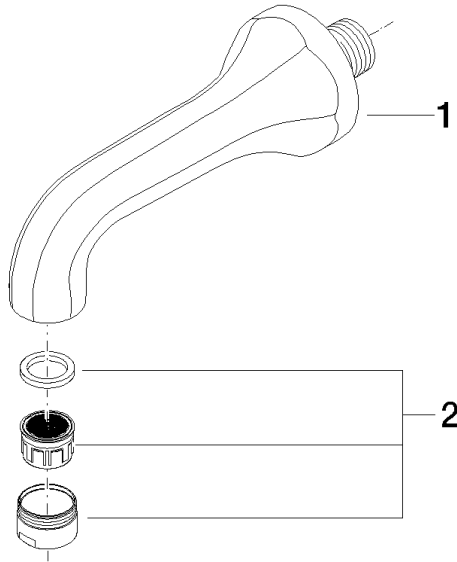

13 801 380

- 170mm projection
- circular normal flow
- hole diameter 37 mm
- 3/4" connection
- max. flow 22 l/min at 3 bar flow pressure
- WRAS 1404060

	Brushed Durabron (23kt Gold)	13 801 380-28
	Chrome	13 801 380-00
	Brushed Platinum	13 801 380-06
	Platinum	13 801 380-08
	Durabron (23kt Gold)	13 801 380-09
	Brushed Dark Platinum	13 801 380-99

13 801 380

mm [inches]

Flow rate chart

Codes & Standards

Scottish Water
Byelaws

UK Water Supply
Regulations

MADISON Bath spout for wall mounting - Brushed Durabron (23kt Gold)

MADISON

13 801 380

Certificates

WRAS_1404

13 801 380

Product version up to 7/31/2009

Product version from 7/31/2009

Parts for other
finishes can be found
here: [Chrome](#)

MADISON Bath spout for wall mounting - Brushed Durabron (23kt Gold)

MADISON

13 801 380

Spare parts list

Product version up to 7/31/2009

Product version from 7/31/2009

No.	Item Number	Name	Quantity used	Delivery time
	09 11 36 090-28	spout	2	20