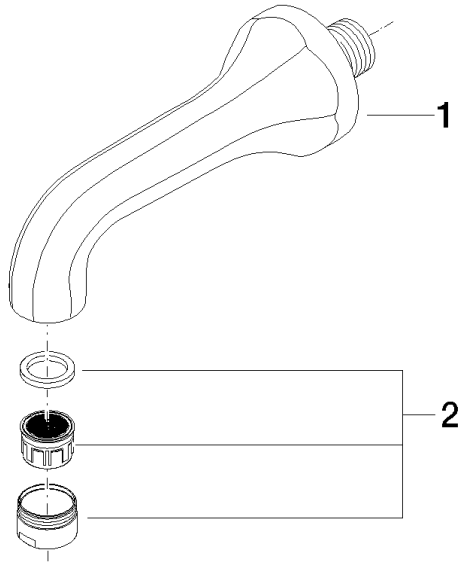

13 801 380

- 170mm projection
- circular normal flow
- hole diameter 37 mm
- 3/4" connection
- max. flow 22 l/min at 3 bar flow pressure
- WRAS 1404060

	Brushed Dark Platinum	13 801 380-99
	Chrome	13 801 380-00
	Brushed Platinum	13 801 380-06
	Platinum	13 801 380-08
	Durabass (23kt Gold)	13 801 380-09
	Brushed Durabass (23kt Gold)	13 801 380-28

13 801 380

mm [inches]

Flow rate chart

Codes & Standards

Scottish Water
Byelaws

UK Water Supply
Regulations

MADISON Bath spout for wall mounting - Brushed Dark Platinum

MADISON

13 801 380

Certificates

WRAS_1404

13 801 380

Product version up to 7/31/2009

Product version from 7/31/2009

Parts for other
finishes can be found
here: [Chrome](#)

MADISON Bath spout for wall mounting - Brushed Dark Platinum

MADISON

13 801 380

Spare parts list

Product version up to 7/31/2009

Product version from 7/31/2009

No.	Item Number	Name	Quantity used	Delivery time
	09 11 36 090-99	spout	2	60