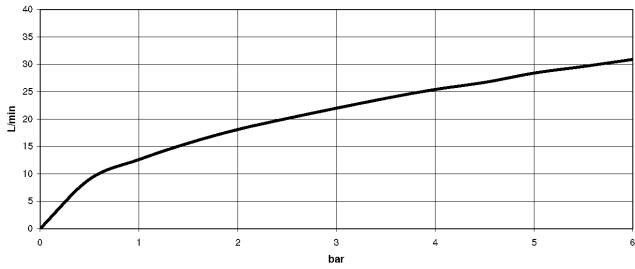

13 801 380

- 170mm projection
- circular normal flow
- hole diameter 37 mm
- 3/4" connection
- max. flow 22 l/min at 3 bar flow pressure
- WRAS 1404060

	Brushed Dark Platinum	13 801 380-99
	Chrome	13 801 380-00
	Brushed Platinum	13 801 380-06
	Platinum	13 801 380-08
	Durabass (23kt Gold)	13 801 380-09
	Brushed Durabass (23kt Gold)	13 801 380-28

13 801 380

mm [inches]

Flow rate chart

Codes & Standards

Scottish Water
Byelaws

UK Water Supply
Regulations

MADISON Bath spout for wall mounting - Brushed Dark Platinum

MADISON