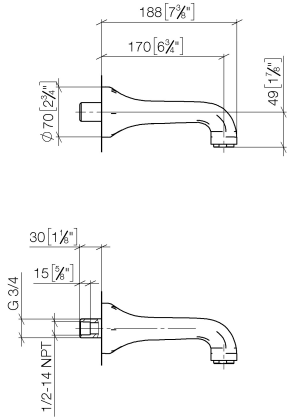

13 801 380

- 170mm projection
- circular normal flow
- hole diameter 37 mm
- 3/4" connection
- max. flow 22 l/min at 3 bar flow pressure
- WRAS 1404060

	Brushed Dark Platinum	13 801 380-99
	Chrome	13 801 380-00
	Brushed Platinum	13 801 380-06
	Platinum	13 801 380-08
	Durabass (23kt Gold)	13 801 380-09
	Brushed Durabass (23kt Gold)	13 801 380-28

13 801 380

mm [inches]

Flow rate chart

Codes & Standards

Scottish Water
Byelaws

UK Water Supply
Regulations

MADISON Bath spout for wall mounting - Brushed Dark Platinum

MADISON

13 801 380

Certificates

WRAS_1404

13 801 380

Product version up to 7/31/2009

Product version from 7/31/2009

Parts for other
finishes can be found
here: [Chrome](#)

MADISON Bath spout for wall mounting - Brushed Dark Platinum

MADISON

13 801 380

Spare parts list

Product version up to 7/31/2009

Product version from 7/31/2009

No.	Item Number	Name	Quantity used	Delivery time
	09 11 36 090-99	spout	2	60