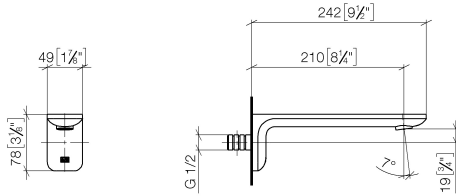

LISSÉ Bath spout for wall mounting - Dark Chrome

LISSÉ

13 801 845

- 210mm projection
- circular normal flow
- hole diameter 37 mm
- 1/2" connection
- plug-link mounting
- max. flow 21.5 l/min at 3 bar flow pressure
- WRAS 2207003

13 801 845

mm [inches]

Flow rate chart

Codes & Standards

DIN 4109

ISO 3822

Scottish Water
Byelaws

UK Water Supply
Regulations