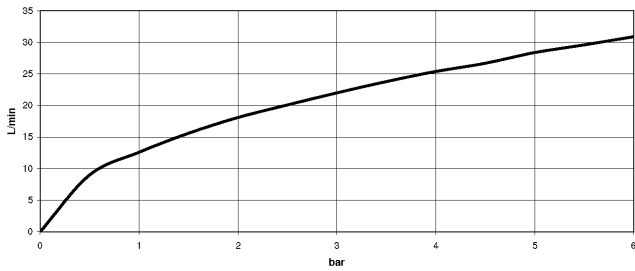

LISSÉ Bath spout for wall mounting - Dark Chrome

LISSÉ

13 801 845

- 210mm projection
- circular normal flow
- hole diameter 37 mm
- 1/2" connection
- plug-link mounting
- max. flow 21.5 l/min at 3 bar flow pressure
- WRAS 2207003

13 801 845

mm [inches]

Flow rate chart

Codes & Standards

DIN 4109

ISO 3822

Scottish Water
Byelaws

UK Water Supply
Regulations