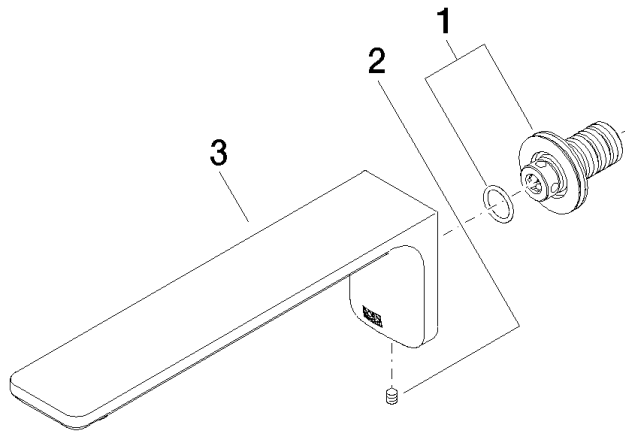

LISSÉ Bath spout for wall mounting - Dark Chrome

LISSÉ

13 801 845

- 210mm projection
- circular normal flow
- hole diameter 37 mm
- 1/2" connection
- plug-link mounting
- max. flow 21.5 l/min at 3 bar flow pressure
- WRAS 2207003

13 801 845

mm [inches]

Flow rate chart

Codes & Standards

DIN 4109

ISO 3822

Scottish Water
Byelaws

UK Water Supply
Regulations

Ü-Zeichen

LISSÉ Bath spout for wall mounting - Dark Chrome

LISSÉ

13 801 845

Certificates

LGA_29

WRAS_2207

13 801 845

Product version from 3/9/2016

Parts for other
finishes can be found
here: [Chrome](#)

LISSÉ Bath spout for wall mounting - Dark Chrome

LISSÉ

13 801 845

Spare parts list

Product version from 3/9/2016

No.	Item Number	Name	Quantity used	Delivery time
	90 24 03 108 00 90	nipple set	3	2