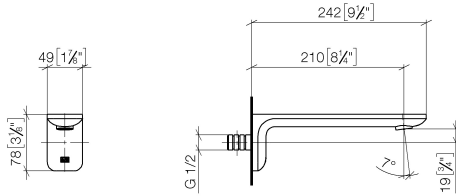

13 801 845

- 210mm projection
- circular normal flow
- hole diameter 37 mm
- 1/2" connection
- plug-link mounting
- max. flow 21.5 l/min at 3 bar flow pressure
- WRAS 2207003

	Brushed Light Gold	13 801 845-27
	Chrome	13 801 845-00
	Brushed Platinum	13 801 845-06
	Dark Chrome	13 801 845-19
	Matte Black	13 801 845-33
	Brushed Chrome	13 801 845-93
	Brushed Dark Platinum	13 801 845-99

Recommended miscellaneous

- Concealed wall elbow -** 35 085 970 90
- min. recess depth 90 mm
 - max. recess depth 163 mm

13 801 845

mm [inches]

Flow rate chart

13 801 845

Product version from 3/9/2016

LISSÉ Bath spout for wall mounting - Brushed Light Gold

LISSÉ

13 801 845

Spare parts list

Product version from 3/9/2016

No.	Item Number	Name	Quantity used	Delivery time
	90 24 03 108 00 90	nipple set	3	2