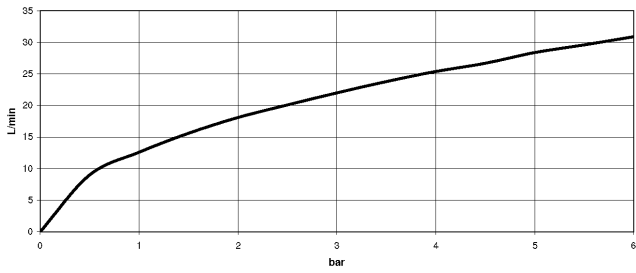

Recommended miscellaneous

- Concealed wall elbow -** 35 085 970 90
- min. recess depth 90 mm
 - max. recess depth 163 mm

13 801 845

mm [inches]

Flow rate chart

13 801 845

Product version from 3/9/2016

LISSÉ Bath spout for wall mounting - Brushed Light Gold