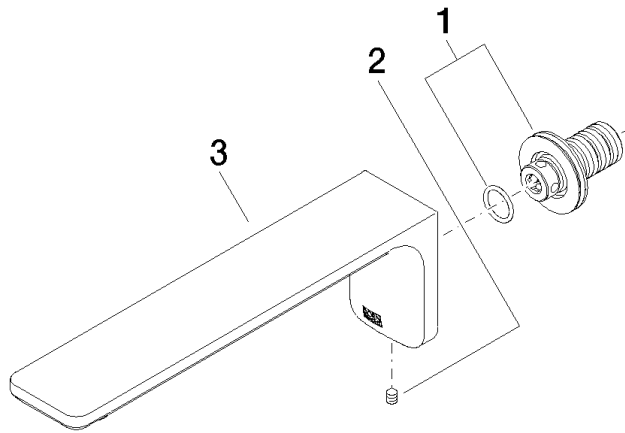

13 801 845

- 210mm projection
- circular normal flow
- hole diameter 37 mm
- 1/2" connection
- plug-link mounting
- max. flow 21.5 l/min at 3 bar flow pressure
- WRAS 2207003

	Brushed Light Gold	13 801 845-27
	Chrome	13 801 845-00
	Brushed Platinum	13 801 845-06
	Dark Chrome	13 801 845-19
	Matte Black	13 801 845-33
	Brushed Chrome	13 801 845-93
	Brushed Dark Platinum	13 801 845-99

Recommended miscellaneous

- Concealed wall elbow -** 35 085 970 90
- min. recess depth 90 mm
 - max. recess depth 163 mm

13 801 845

mm [inches]

Flow rate chart

13 801 845

Product version from 3/9/2016

LISSÉ Bath spout for wall mounting - Brushed Light Gold