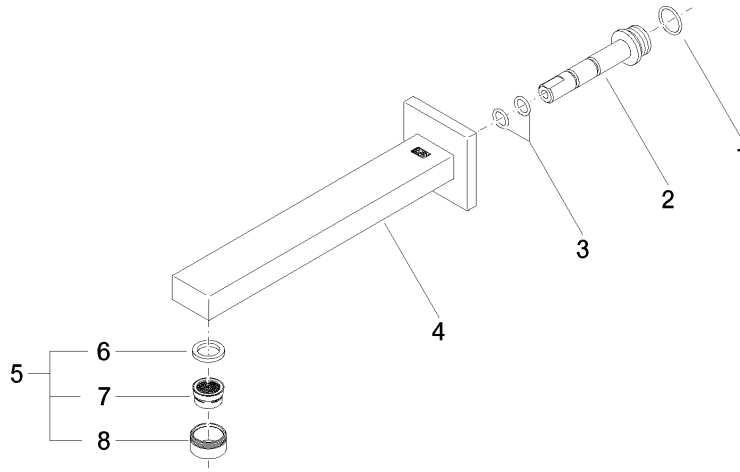

## SYMETRICS Wall-mounted basin spout without pop-up waste - Chrome

13 805 980

mm [inches]

## SYMETRICS Wall-mounted basin spout without pop-up waste - Chrome

---

13 805 980

Certificates

---

WRAS\_1904

LGA\_18

# SYMETRICS Wall-mounted basin spout without pop-up waste - Chrome

13 805 980

Product version from 4/30/2009