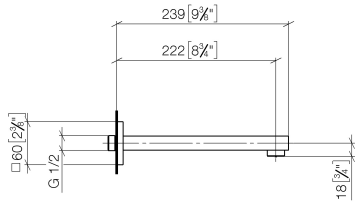

## SYMETRICS Wall-mounted basin spout without pop-up waste - Chrome

---

13 805 980

- 220mm projection
- fixed spout
- circular, air-enriched flow
- hole diameter 37 mm
- rosette 60 x 60 mm
- 1/2" connection
- plug-link mounting
- max. flow 7 l/min
- lead-free
- WRAS 1904065

### Recommended miscellaneous

---

**Concealed wall elbow -**

35 085 970 90

- max. recess depth 163 mm
- min. recess depth 90 mm

## SYMETRICS Wall-mounted basin spout without pop-up waste - Chrome

13 805 980

mm [inches]