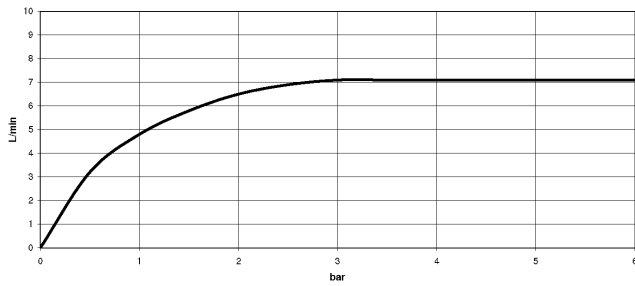

### Recommended miscellaneous

---

**Concealed wall elbow -**

35 085 970 90

- max. recess depth 163 mm
- min. recess depth 90 mm

## SYMETRICS Wall-mounted basin spout without pop-up waste - Brushed Platinum

13 805 980  
mm [inches]

### Flow rate chart