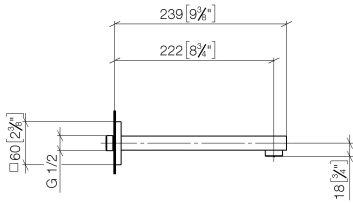

## SYMETRICS Wall-mounted basin spout without pop-up waste - Brushed Platinum

---

13 805 980

- 220mm projection
- fixed spout
- circular, air-enriched flow
- hole diameter 37 mm
- rosette 60 x 60 mm
- 1/2" connection
- plug-link mounting
- max. flow 7 l/min
- lead-free
- WRAS 1904065

### Recommended miscellaneous

---

**Concealed wall elbow -**

35 085 970 90

- max. recess depth 163 mm
- min. recess depth 90 mm

## SYMETRICS Wall-mounted basin spout without pop-up waste - Brushed Platinum

13 805 980  
mm [inches]