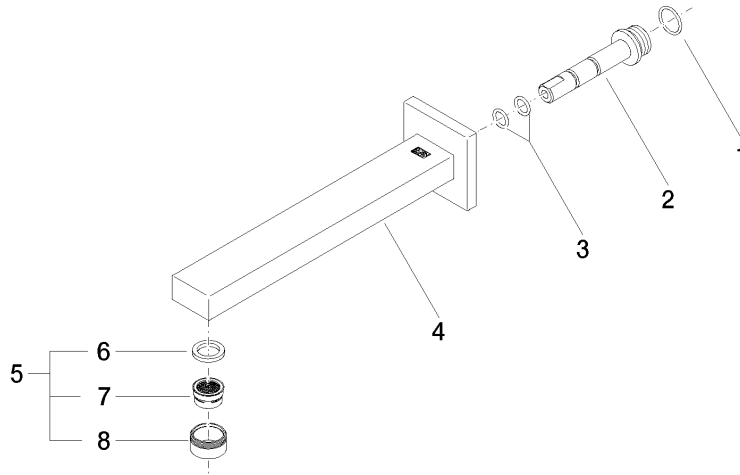

## SYMETRICS Wall-mounted basin spout without pop-up waste - Brushed Platinum

---

13 805 980  
Certificates

---

WRAS\_1904      LGA\_18

# SYMETRICS Wall-mounted basin spout without pop-up waste - Brushed Platinum

13 805 980

**Product version from 4/30/2009**

SYMETRICS Wall-mounted basin spout without pop-up waste - Brushed  
Platinum

---

13 805 980