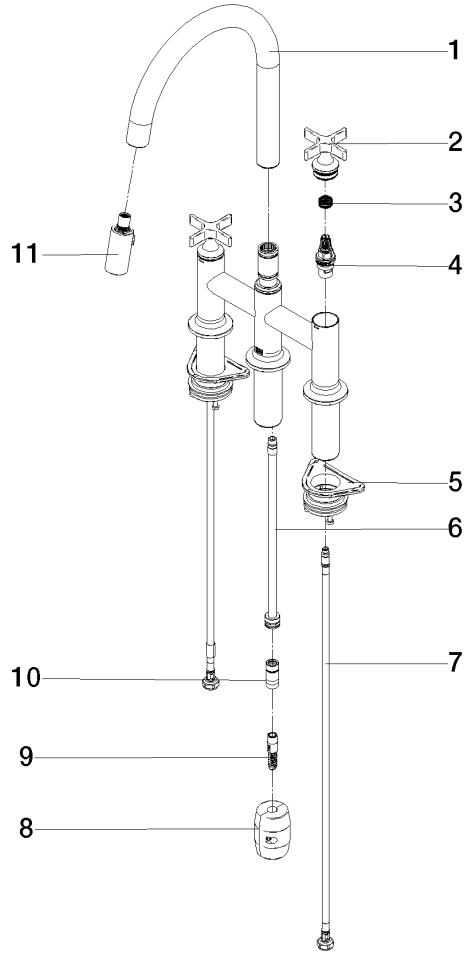

19 875 809

- 240mm projection
- pivotable spout 360°
- Optional swivel limiter available with swivel limiter set 12 823 970 90
- air-enriched flow and spray flow
- 1800 mm metal shower hose
- sprayface with anti-scaling system
- max. flow 8 l/min at 3 bar flow pressure
- lead-free
- This product can help a building meet the requirements of Green Building Rating Systems, e.g. LEED®, BREEAM®, DGNB

Recommended miscellaneous

Swivel limitation set -

12 823 970 90

Recommended miscellaneous

VAIA Dispenser with rosette - Chrome

82 434 809-00

VAIA Three-hole bridge mixer Pull-down with spray function - Chrome

VAIA

19 875 809

Certificates

Belgaqua_24-005-2 LGA_38

19 875 809

Product version from 7/1/2023

VAIA Three-hole bridge mixer Pull-down with spray function - Chrome

VAIA

19 875 809

Spare parts list

Product version from 7/1/2023

No.	Item Number	Name	Quantity used	Delivery time
	90 28 22 397 00-00	spout	16	10