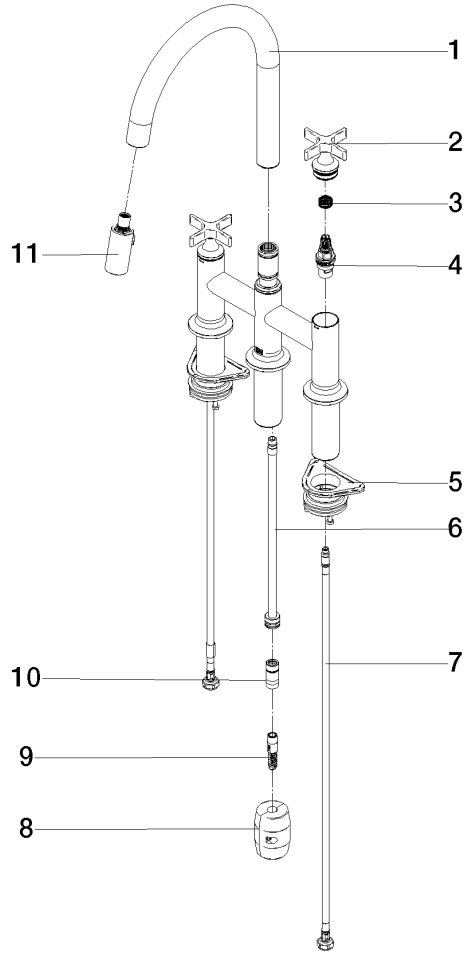

19 875 809

- 240mm projection
- pivotable spout 360°
- Optional swivel limiter available with swivel limiter set 12 823 970 90
- air-enriched flow and spray flow
- 1800 mm metal shower hose
- sprayface with anti-scaling system
- max. flow 8 l/min at 3 bar flow pressure
- lead-free
- This product can help a building meet the requirements of Green Building Rating Systems, e.g. LEED®, BREEAM®, DGNB

DIN 4109

EN 1717

ISO 3822

Ü-Zeichen

VAIA Three-hole bridge mixer Pull-down with spray function - Dark Chrome

VAIA

19 875 809

Certificates

Belgaqua_24-005-2 LGA_38

19 875 809

Product version from 7/1/2023

VAIA Three-hole bridge mixer Pull-down with spray function - Dark Chrome

VAIA

19 875 809

Spare parts list

Product version from 7/1/2023

No.	Item Number	Name	Quantity used	Delivery time
	90 28 22 397 00-19	spout	16	20