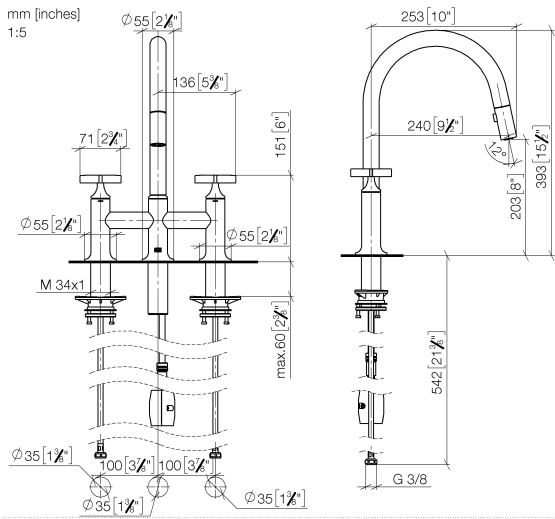

19 875 809

- 240mm projection
- pivotable spout 360°
- Optional swivel limiter available with swivel limiter set 12 823 970 90
- air-enriched flow and spray flow
- 1800 mm metal shower hose
- sprayface with anti-scaling system
- max. flow 8 l/min at 3 bar flow pressure
- lead-free
- This product can help a building meet the requirements of Green Building Rating Systems, e.g. LEED®, BREEAM®, DGNB

Recommended miscellaneous

Swivel limitation set -

12 823 970 90

Recommended miscellaneous

VAIA Dispenser with rosette - Dark Chrome 82 434 809-19

19 875 809

Flow rate chart

Codes & Standards

Belgaqua_24-005-2 LGA_38

19 875 809

Product version from 7/1/2023

VAIA Three-hole bridge mixer Pull-down with spray function - Dark Chrome

VAIA

19 875 809

Spare parts list

Product version from 7/1/2023

No.	Item Number	Name	Quantity used	Delivery time
	90 28 22 397 00-19	spout	16	20