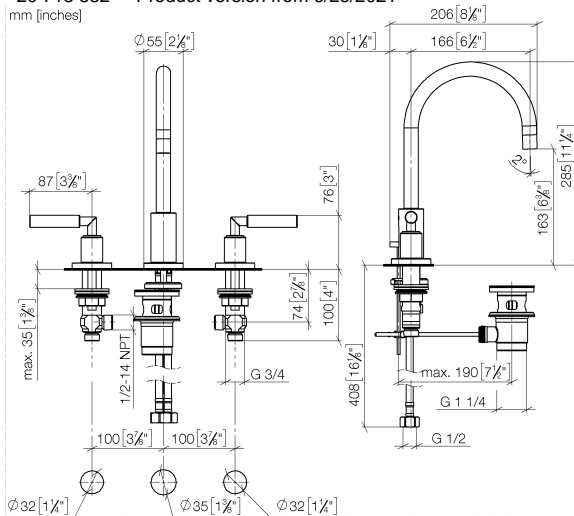

TARA Three-hole basin mixer with pop-up waste - Brushed Durabross (23kt Gold)

TARA

20 713 882 Product version from 6/25/2021

- 165mm projection
- pivotable spout 360°
- circular, air-enriched flow
- height of mixer 285 mm
- height up to aerator 163 mm
- hole diameter valve 32 mm
- hole diameter spout 35 mm
- rosette Ø 55 mm
- 2x screw-in M 10 x 1 pressure hose, leak-tested
- max. flow 7 l/min
- lead-free
- WRAS
- This product can help a building meet the requirements of Green Building Rating Systems, e.g. LEED®, BREEAM®, DGNB

Recommended miscellaneous

High pressure hoses -
• 2x 3/8" x 1/2" x 500mm high pressure hose

12 506 970 90

20 713 882 Product version from 6/25/2021

Flow rate chart

Codes & Standards

DIN 4109

EN 200

Executive Order
no. 1007

ISO 3822

Scottish Water
Byelaws

UK Water Supply
Regulations

Ü-Zeichen

VA-Zeichen

XP P 41-280

TARA Three-hole basin mixer with pop-up waste - Brushed Durabross (23kt Gold)

20 713 882 Product version from 6/25/2021

TARA Three-hole basin mixer with pop-up waste - Brushed Durabronz (23kt Gold)

TARA

20 713 882 Product version from 6/25/2021

Spare parts list

No.	Item Number	Name	Quantity used	Delivery time
1	90 28 22 213 01-28	spout	1	20
2	90 23 01 028 03-28	aerator	1	20
3	09 30 30 057 90	screw	1	2
4	09 11 10 087 10-28	connection	1	20
5	04 20 89 030 80-28	pull-rod	1	20
6	09 28 10 133-28	ring	1	20
7	90 17 11 040 51 90	side panel	1	2
8	04 30 04 019 00 90	hose	2	2
9	09 14 05 047 90	seal	1	2
10	04 30 11 038 00 90	fixing set	1	2
11	09 31 11 011 90	pin	1	2
12	04 20 88 052 00-28	handle	2	20
13	04 18 20 022 00-28	angle	2	-
Spare part can no longer be ordered, please order the replacement item				
14	09 20 88 052-28	handle	2	20
15	90 12 12 007 00-28	base	2	20
16	90 30 11 029 00 90	disc	2	2
17	90 30 30 075 00 90	screw	2	2
18	09 21 02 140-28	sleeve	2	20
19	09 27 89 105-28	rosette	2	20
20	90 14 10 043 00 90	seal	2	2
21	90 17 11 040 50 90	side panel	1	2
22	90 11 01 001 00-28	pop-up waste	1	20