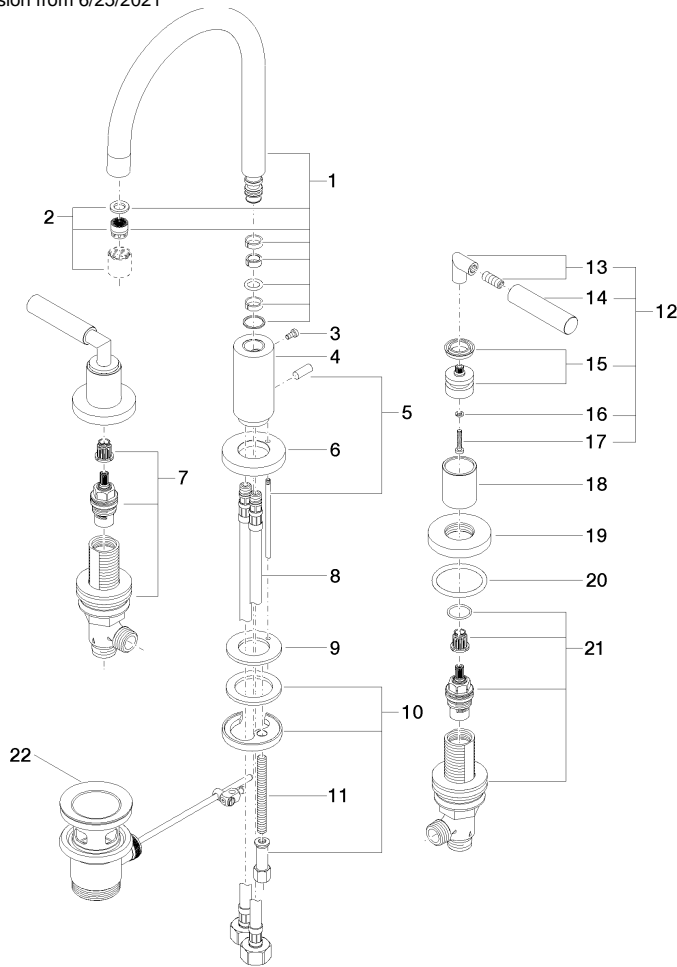

TARA Three-hole basin mixer with pop-up waste - Brushed Durabross (23kt Gold)

TARA

20 713 882 Product version from 6/25/2021

- 165mm projection
- pivotable spout 360°
- circular, air-enriched flow
- height of mixer 285 mm
- height up to aerator 163 mm
- hole diameter valve 32 mm
- hole diameter spout 35 mm
- rosette Ø 55 mm
- 2x screw-in M 10 x 1 pressure hose, leak-tested
- max. flow 7 l/min
- lead-free
- WRAS
- This product can help a building meet the requirements of Green Building Rating Systems, e.g. LEED®, BREEAM®, DGNB

Recommended miscellaneous

High pressure hoses -
• 2x 3/8" x 1/2" x 500mm high pressure hose

12 506 970 90

20 713 882 Product version from 6/25/2021

Flow rate chart

Codes & Standards

DIN 4109

EN 200

Executive Order
no. 1007

ISO 3822

Scottish Water
Byelaws

UK Water Supply
Regulations

Ü-Zeichen

VA-Zeichen

XP P 41-280

TARA Three-hole basin mixer with pop-up waste - Brushed Durabross (23kt Gold)

20 713 882 Product version from 6/25/2021

TARA Three-hole basin mixer with pop-up waste - Brushed Durabronz (23kt Gold)

TARA

20 713 882 Product version from 6/25/2021

Spare parts list

No.	Item Number	Name	Quantity used	Delivery time
1	90 28 22 213 01-28	spout	1	20
2	90 23 01 028 03-28	aerator	1	20
3	09 30 30 057 90	screw	1	2
4	09 11 10 087 10-28	connection	1	20
5	04 20 89 030 80-28	pull-rod	1	20
6	09 28 10 133-28	ring	1	20
7	90 17 11 040 51 90	side panel	1	2
8	04 30 04 019 00 90	hose	2	2
9	09 14 05 047 90	seal	1	2
10	04 30 11 038 00 90	fixing set	1	2
11	09 31 11 011 90	pin	1	2
12	04 20 88 052 00-28	handle	2	20
13	04 18 20 022 00-28	angle	2	-
Spare part can no longer be ordered, please order the replacement item				
14	09 20 88 052-28	handle	2	20
15	90 12 12 007 00-28	base	2	20
16	90 30 11 029 00 90	disc	2	2
17	90 30 30 075 00 90	screw	2	2
18	09 21 02 140-28	sleeve	2	20
19	09 27 89 105-28	rosette	2	20
20	90 14 10 043 00 90	seal	2	2
21	90 17 11 040 50 90	side panel	1	2
22	90 11 01 001 00-28	pop-up waste	1	20