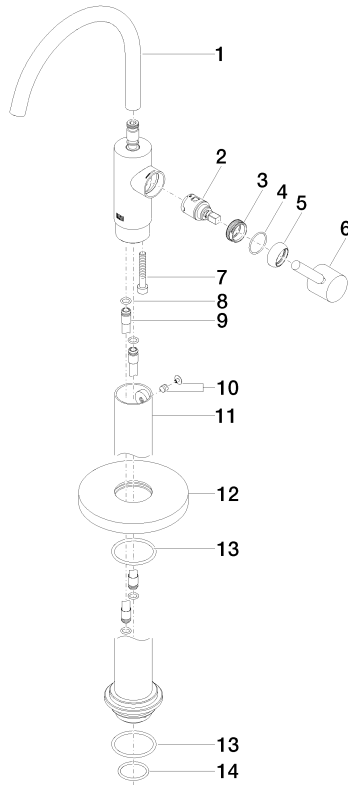

META Single-lever basin mixer with stand pipe without pop-up waste - Brushed Light Gold

22 584 661 Product version from 5/1/2022

- 202mm projection
- circular, air-enriched flow
- total height 1197 - 1267 mm
- height up to water outlet point 1098 mm
- rosette Ø 135 mm
- max. flow 5.7 l/min
- lead-free
- This product can help a building meet the requirements of Green Building Rating Systems, e.g. LEED®, BREEAM®, DGNB
- pivoting spout
- WRAS

META Single-lever basin mixer with stand pipe without pop-up waste - Brushed Light Gold

22 584 661 Product version from 5/1/2022
mm [inches]

Flow rate chart

Codes & Standards

DIN 4109

ISO 3822

Scottish Water
Byelaws

UK Water Supply
Regulations

Ü-Zeichen

META Single-lever basin mixer with stand pipe without pop-up waste - Brushed Light Gold

22 584 661 Product version from 5/1/2022

Certificates

LGA_38

WRAS_240502

META Single-lever basin mixer with stand pipe without pop-up waste - Brushed Light Gold

22 584 661 Product version from 5/1/2022

Spare parts list

No.	Item Number	Name	Quantity used	Delivery time
1	90 28 22 313 00-27	spout	1	30
2	90 15 05 042 00 90	cartridge	1	2
3	09 24 04 266 90	nut	1	2
4	09 14 10 091 90	seal	1	2
5	09 28 30 021-27	cover	1	60
6	90 20 66 003 00-27	handle	1	30
7	09 30 30 111 90	screw	1	2
8	09 14 10 139 90	seal	2	2
9	04 28 22 022 10 90	connection	2	2
10	04 31 11 002 00 90	pin	1	2
11	90 28 22 574 00-27	pipe	1	30
12	09 27 88 005-27	rosette	1	30
13	09 14 10 084 90	seal	2	2
14	09 14 10 018 90	seal	1	2