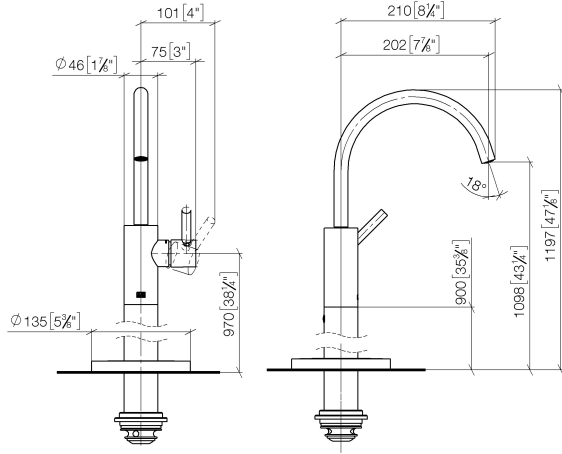

META Single-lever basin mixer with stand pipe without pop-up waste - Brushed Light Gold

22 584 661 Product version from 5/1/2022

- 202mm projection
- circular, air-enriched flow
- total height 1197 - 1267 mm
- height up to water outlet point 1098 mm
- rosette Ø 135 mm
- max. flow 5.7 l/min
- lead-free
- This product can help a building meet the requirements of Green Building Rating Systems, e.g. LEED®, BREEAM®, DGNB
- pivoting spout
- WRAS

Required miscellaneous

Concealed floor mounting -

- min. recess depth mm
- max. recess depth mm

35 945 970 90

Required miscellaneous

Concealed floor mounting -

- min. recess depth mm
- max. recess depth mm

35 945 970 90

META Single-lever basin mixer with stand pipe without pop-up waste - Brushed Light Gold

22 584 661 Product version from 5/1/2022
mm [inches]

Flow rate chart

Codes & Standards

DIN 4109

ISO 3822

Scottish Water
Byelaws

UK Water Supply
Regulations

Ü-Zeichen

META Single-lever basin mixer with stand pipe without pop-up waste - Brushed Light Gold

22 584 661 Product version from 5/1/2022

Certificates

LGA_38

WRAS_240502

META Single-lever basin mixer with stand pipe without pop-up waste - Brushed Light Gold