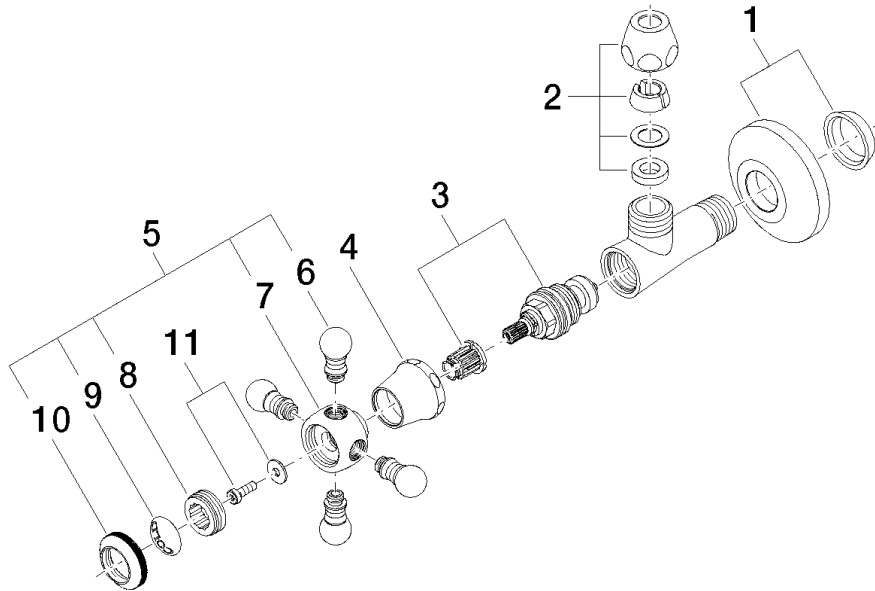

22 900 360

- rosette Ø 60 mm
- porcelain insert COLD

	Brushed Dark Platinum	22 900 360-99
	Chrome	22 900 360-00
	Brushed Platinum	22 900 360-06
	Platinum	22 900 360-08
	Durabass (23kt Gold)	22 900 360-09
	Brushed Durabass (23kt Gold)	22 900 360-28

22 900 360

Flow rate chart

22 900 360

Product version up to 5/1/2024

**Product version from 5/1/2024**

Parts for other  
finishes can be found  
here: [Chrome](#)

# MADISON Angle valve - Brushed Dark Platinum

MADISON

22 900 360

### Product version from 5/1/2024

No.	Item Number	Name	Quantity used	Delivery time
	04 27 01 003 00-99	rosette	14	30