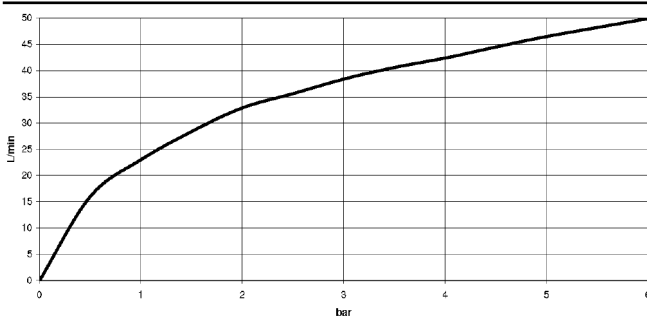

22 900 360

- rosette Ø 60 mm
- porcelain insert COLD

	Brushed Dark Platinum	22 900 360-99
	Chrome	22 900 360-00
	Brushed Platinum	22 900 360-06
	Platinum	22 900 360-08
	Durabass (23kt Gold)	22 900 360-09
	Brushed Durabass (23kt Gold)	22 900 360-28

22 900 360

Flow rate chart

22 900 360

Product version up to 5/1/2024

**Product version from 5/1/2024**

Parts for other  
finishes can be found  
here: [Chrome](#)