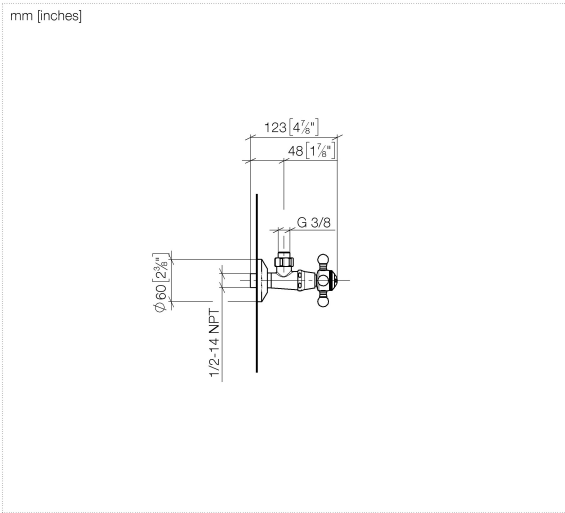

22 900 360

- rosette Ø 60 mm
- porcelain insert COLD

	Brushed Dark Platinum	22 900 360-99
	Chrome	22 900 360-00
	Brushed Platinum	22 900 360-06
	Platinum	22 900 360-08
	Durabass (23kt Gold)	22 900 360-09
	Brushed Durabass (23kt Gold)	22 900 360-28

22 900 360

Flow rate chart

22 900 360

Product version up to 5/1/2024

**Product version from 5/1/2024**

Parts for other  
finishes can be found  
here: [Chrome](#)

# MADISON Angle valve - Brushed Dark Platinum

MADISON

22 900 360

### Product version from 5/1/2024

No.	Item Number	Name	Quantity used	Delivery time
	04 27 01 003 00-99	rosette	14	30