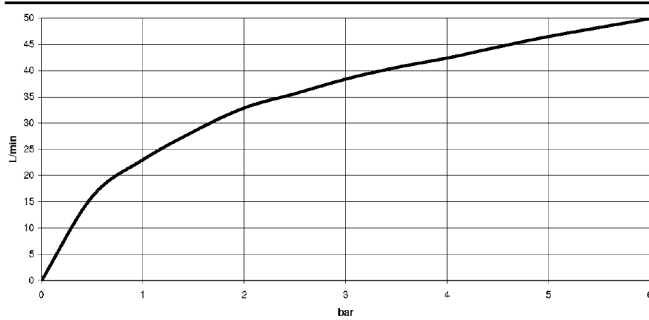

22 900 360

- rosette Ø 60 mm
- porcelain insert COLD

	Brushed Dark Platinum	22 900 360-99
	Chrome	22 900 360-00
	Brushed Platinum	22 900 360-06
	Platinum	22 900 360-08
	Durabass (23kt Gold)	22 900 360-09
	Brushed Durabass (23kt Gold)	22 900 360-28

22 900 360

**Flow rate chart**

22 900 360

Product version up to 5/1/2024

**Product version from 5/1/2024**

Parts for other  
finishes can be found  
here: [Chrome](#)