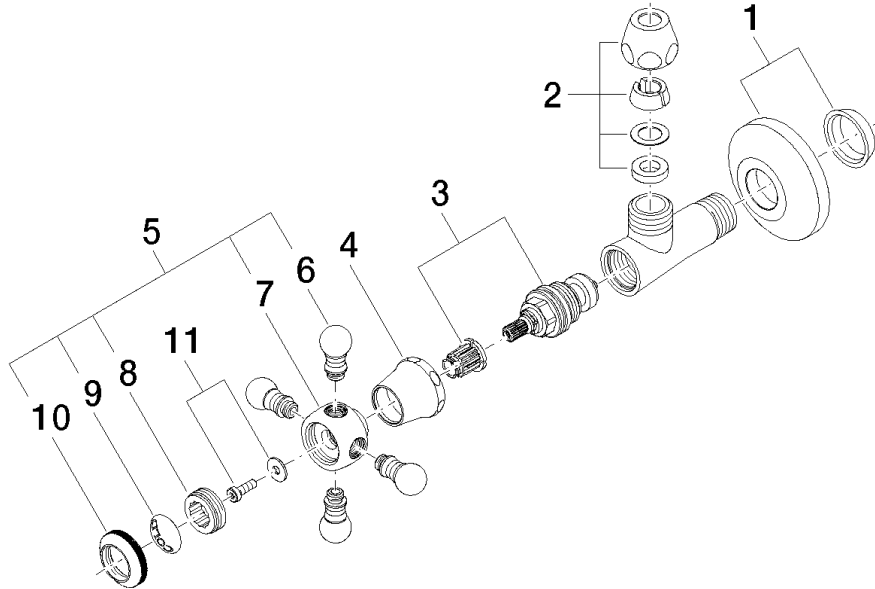

22 900 360

- rosette Ø 60 mm
- porcelain insert COLD

	Brushed Dark Platinum	22 900 360-99
	Chrome	22 900 360-00
	Brushed Platinum	22 900 360-06
	Platinum	22 900 360-08
	Durabass (23kt Gold)	22 900 360-09
	Brushed Durabass (23kt Gold)	22 900 360-28

22 900 360

**Flow rate chart**

22 900 360

Product version up to 5/1/2024

**Product version from 5/1/2024**

Parts for other  
finishes can be found  
here: [Chrome](#)

# MADISON Angle valve - Brushed Dark Platinum

MADISON

22 900 360

### Product version from 5/1/2024

No.	Item Number	Name	Quantity used	Delivery time
	04 27 01 003 00-99	rosette	14	30