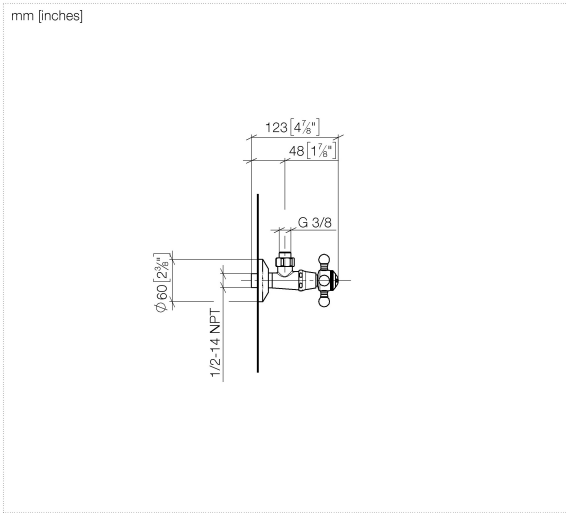

22 900 360

- rosette Ø 60 mm
- porcelain insert COLD

	Brushed Dark Platinum	22 900 360-99
	Chrome	22 900 360-00
	Brushed Platinum	22 900 360-06
	Platinum	22 900 360-08
	Durabass (23kt Gold)	22 900 360-09
	Brushed Durabass (23kt Gold)	22 900 360-28

22 900 360

**Flow rate chart**

22 900 360

Product version up to 5/1/2024

**Product version from 5/1/2024**

Parts for other  
finishes can be found  
here: [Chrome](#)

# MADISON Angle valve - Brushed Dark Platinum

MADISON

22 900 360

### Product version from 5/1/2024

No.	Item Number	Name	Quantity used	Delivery time
	04 27 01 003 00-99	rosette	14	30