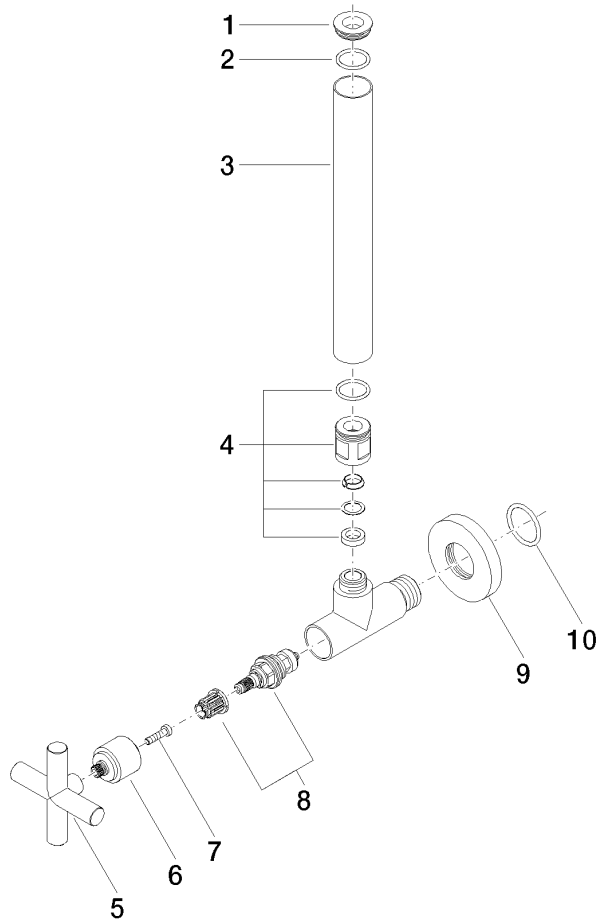

22 900 892

- rosette Ø 55 mm
- hose covering 200mm, for shortening

	Brushed Platinum	22 900 892-06
	Chrome	22 900 892-00
	Platinum	22 900 892-08
	Dark Chrome	22 900 892-19
	Brushed Durabronze (23kt Gold)	22 900 892-28
	Matte Black	22 900 892-33
	Brushed Bronze	22 900 892-42
	Brushed Champagne (22kt Gold)	22 900 892-46
	Champagne (22kt Gold)	22 900 892-47
	Brushed Dark Platinum	22 900 892-99

22 900 892

mm [inches]

Flow rate chart

22 900 892

Product version up to 5/27/2021

Product version from 5/27/2021

Parts for other finishes can be found here: [Chrome](#)

TARA Angle valve - Brushed Platinum

TARA

22 900 892

Spare parts list

Product version up to 5/27/2021

Product version from 5/27/2021

No.	Item Number	Name	Quantity used	Delivery time
	09 21 22 000-06	nipple	10	10