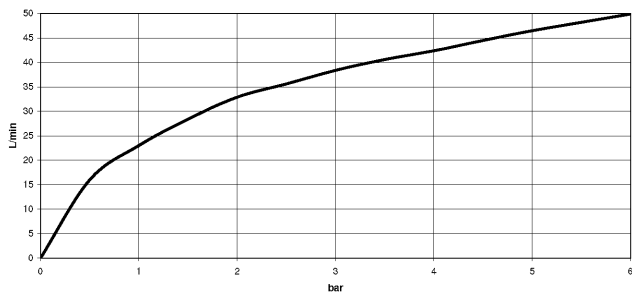

22 900 892

- rosette Ø 55 mm
- hose covering 200mm, for shortening

	Brushed Platinum	22 900 892-06
	Chrome	22 900 892-00
	Platinum	22 900 892-08
	Dark Chrome	22 900 892-19
	Brushed Durabronze (23kt Gold)	22 900 892-28
	Matte Black	22 900 892-33
	Brushed Bronze	22 900 892-42
	Brushed Champagne (22kt Gold)	22 900 892-46
	Champagne (22kt Gold)	22 900 892-47
	Brushed Dark Platinum	22 900 892-99

22 900 892

mm [inches]

Flow rate chart

22 900 892

Product version up to 5/27/2021

Product version from 5/27/2021

Parts for other finishes can be found here: [Chrome](#)

TARA Angle valve - Brushed Platinum