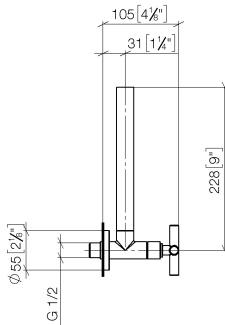

22 900 892

- rosette Ø 55 mm
- hose covering 200mm, for shortening

	Brushed Platinum	22 900 892-06
	Chrome	22 900 892-00
	Platinum	22 900 892-08
	Dark Chrome	22 900 892-19
	Brushed Durabronze (23kt Gold)	22 900 892-28
	Matte Black	22 900 892-33
	Brushed Bronze	22 900 892-42
	Brushed Champagne (22kt Gold)	22 900 892-46
	Champagne (22kt Gold)	22 900 892-47
	Brushed Dark Platinum	22 900 892-99

22 900 892

mm [inches]

Flow rate chart

22 900 892

Product version up to 5/27/2021

Product version from 5/27/2021

Parts for other finishes can be found here: [Chrome](#)

TARA Angle valve - Brushed Platinum

TARA

22 900 892

Spare parts list

Product version up to 5/27/2021

Product version from 5/27/2021

No.	Item Number	Name	Quantity used	Delivery time
	09 21 22 000-06	nipple	10	10