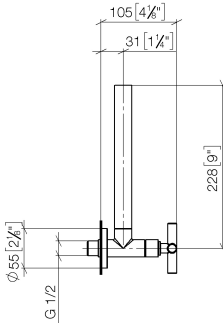

22 900 892

- rosette Ø 55 mm
- hose covering 200mm, for shortening

	Platinum	22 900 892-08
	Chrome	22 900 892-00
	Brushed Platinum	22 900 892-06
	Dark Chrome	22 900 892-19
	Brushed Durabronze (23kt Gold)	22 900 892-28
	Matte Black	22 900 892-33
	Brushed Bronze	22 900 892-42
	Brushed Champagne (22kt Gold)	22 900 892-46
	Champagne (22kt Gold)	22 900 892-47
	Brushed Dark Platinum	22 900 892-99

22 900 892

mm [inches]

Flow rate chart

22 900 892

Product version up to 5/27/2021

Product version from 5/27/2021

Parts for other
finishes can be found
here: [Chrome](#)

TARA Angle valve - Platinum

TARA

22 900 892

Spare parts list

Product version up to 5/27/2021

Product version from 5/27/2021

No.	Item Number	Name	Quantity used	Delivery time
	09 21 22 000-08	nipple	10	40